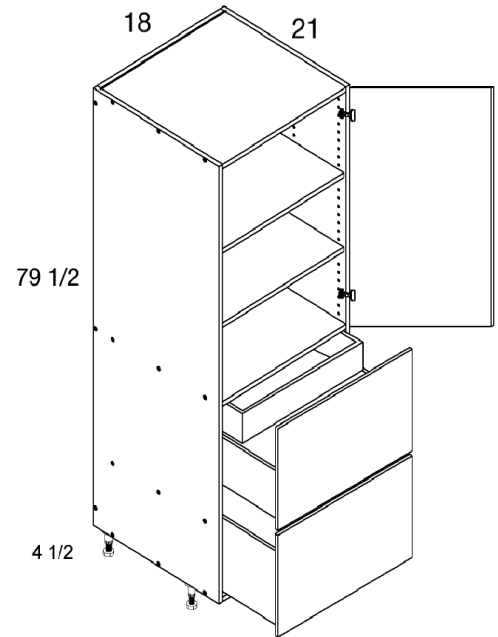

Vanity Cabinets

Tall One Door Two Drawer with One Inner Drawer Vanity Utility Cabinets

MODEL	COMPONENT	QTY	WIDTH	HEIGHT	DEPTH
VT2DBID1884	X-VT1884	1	18	79 1/2	21
	2DR18	1	177/8	147/8	3/4
	D1849	1	177/8	49	3/4
	WG-AS1821	1	161/2	3/4	19
	AMK18-450	1	161/8	5	185/8
	AMK18ID-450	1	161/8	5	185/8
	AMC18-450	1	161/8	63/4	185/8