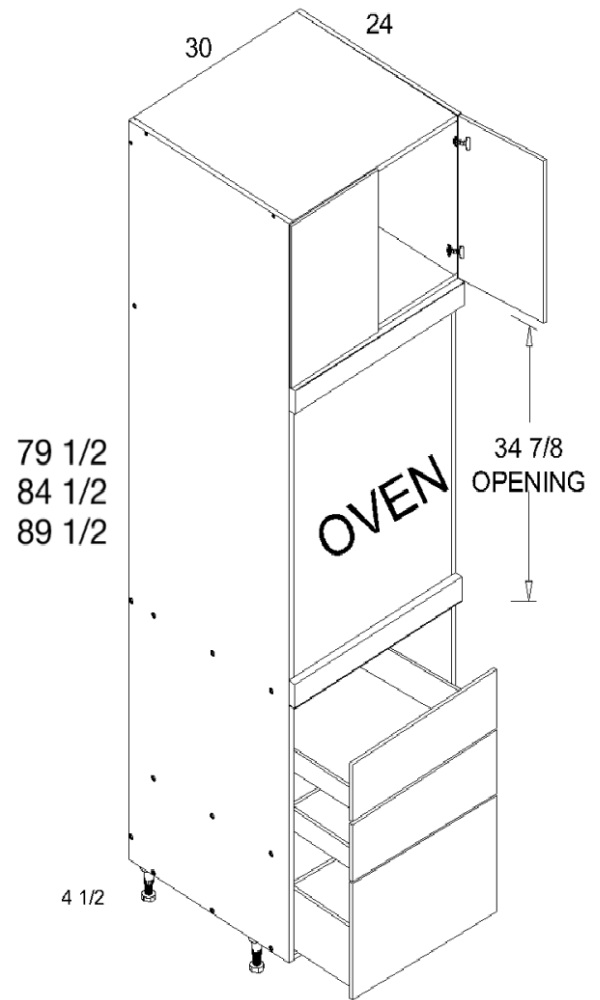

Tall Cabinets

Tall Single Oven Three Drawer Utility Cabinet

MODEL	COMPONENT	QTY	WIDTH	HEIGHT	DEPTH
T3DB3084	X-T3084	1	30	79 1/2	24
	D3012	1	147/8	121/2	3/4
	3DR30	1	297/8	71/2	3/4
			297/8	147/8	3/4
	AF3006	1	301/8	57/8	3/4
	AMK30-550	2	281/8	5	215/8
AMC30-550	1	281/8	63/4	215/8	
T3DB3089	X-T3089	1	30	84 1/2	24
	D3018	1	147/8	171/2	3/4
	3DR30	1	297/8	71/2	3/4
			297/8	147/8	3/4
	AF3006	1	301/8	57/8	3/4
	AMK30-550	2	281/8	5	215/8
AMC30-550	1	281/8	63/4	215/8	
T3DB3094	X-T3094	1	30	89 1/2	24
	D3023	1	147/8	221/2	3/4
	3DR30	1	297/8	71/2	3/4
			297/8	147/8	3/4
	WG-AS3024	1	281/2	3/4	22
	AF3006	1	301/8	57/8	3/4
	AMK30-550	2	281/8	5	215/8
AMC30-550	1	281/8	63/4	215/8	

TOS3DB3094 contains upper shelves.