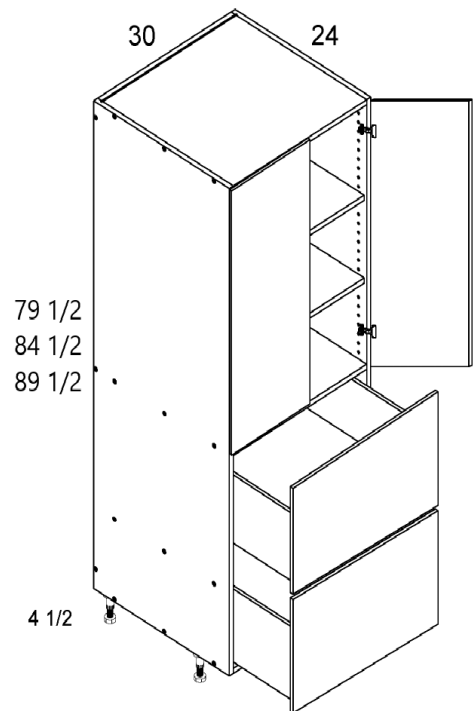

Tall Cabinets

Tall Two Door Two Drawer Utility Cabinets

MODEL	COMPONENT	QTY	WIDTH	HEIGHT	DEPTH
T2DB3084	X-T3084	1	30	79 1/2	24
	2DR30	1	297/8	147/8	3/4
	D1549	2	147/8	49	3/4
	WG-AS3024	1	281/2	3/4	22
	AMC30-550	2	281/8	63/4	215/8
T2DB3089	X-T3089	1	30	84 1/2	24
	2DR30	1	297/8	147/8	3/4
	D1554	2	147/8	54	3/4
	WG-AS3024	1	281/2	3/4	22
	AMC30-550	2	281/8	63/4	215/8
T2DB3094	X-T3094	1	30	89 1/2	24
	2DR30	1	297/8	147/8	3/4
	D1559	2	147/8	59 1/6	3/4
	WG-AS3024	1	281/2	3/4	22
	AMC30-550	2	281/8	63/4	215/8