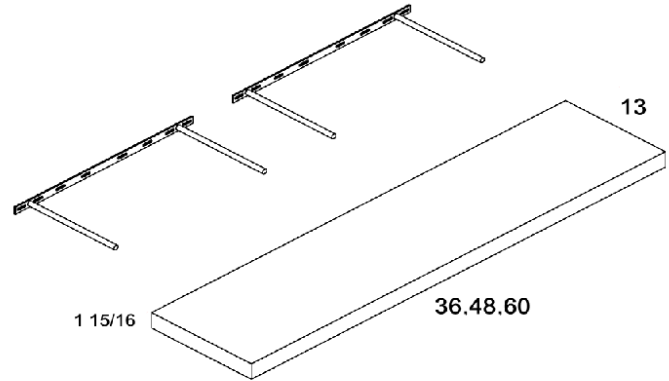

MODEL	WIDTH	HEIGHT	DEPTH
TEP3096	29 ⁷ / ₈	96	3/4

- Edgebanded on all four edges

Accessories

Accessories - Floating Shelves

MODEL	WIDTH	HEIGHT	DEPTH
FS36	36	15/16	13
FS48	48	15/16	13
FS60	60	15/16	13

- 36"W floating shelf only has one mounting bracket
- Recommended Max Weight: 25lbs