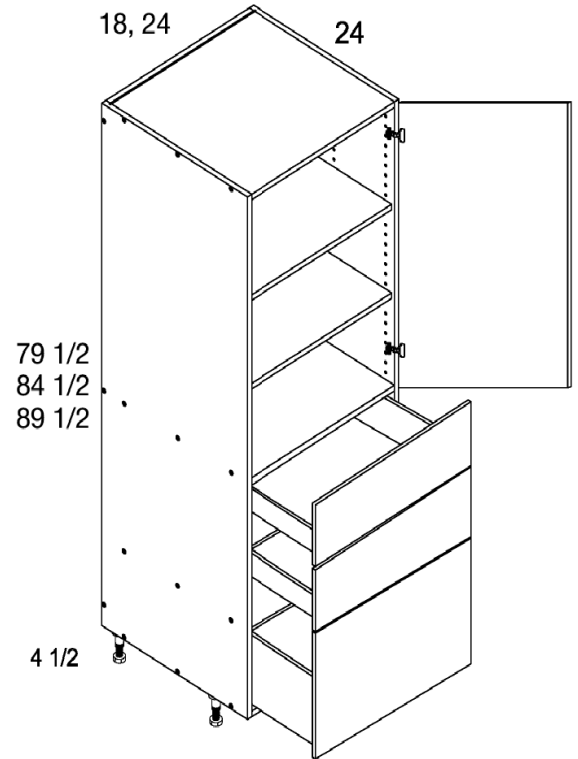

Tall Cabinets

Tall One Door Three Drawer Utility Cabinets

MODEL	COMPONENT	QTY	WIDTH	HEIGHT	DEPTH
T3DB1884	X-T1884	1	18	79 1/2	24
	D1849	1	177/8	49	3/4
	3DR18	1	177/8	71/2	3/4
			177/8	147/8	3/4
	WG-AS1824	1	161/2	3/4	22
	AMK18-550	2	161/8	5	215/8
AMC18-550	1	161/8	63/4	215/8	
T3DB1889	X-T1889	1	18	84 1/2	24
	D1854	1	177/8	54	3/4
	3DR18	1	177/8	71/2	3/4
			177/8	147/8	3/4
	WG-AS1824	1	161/2	3/4	22
	AMK18-550	2	161/8	5	215/8
AMC18-550	1	161/8	63/4	215/8	
T3DB1894	X-T1884	1	18	89 1/2	24
	D1859	1	177/8	59 1/6	3/4
	3DR18	1	177/8	71/2	3/4
			177/8	147/8	3/4
	WG-AS1824	1	161/2	3/4	22
	AMK18-550	2	161/8	5	215/8
AMC18-550	1	161/8	63/4	215/8