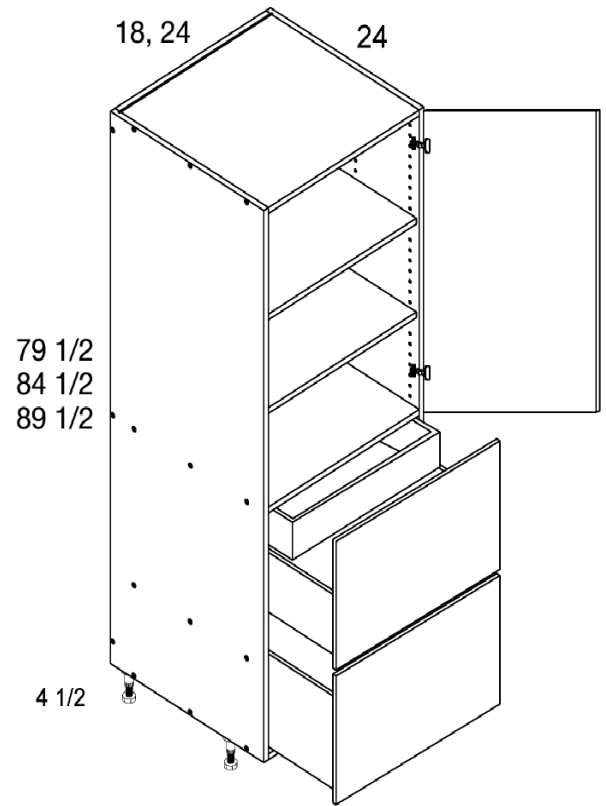

Tall Cabinets

Tall One Door Two Drawer with One Inner Drawer Utility Cabinets

MODEL	COMPONENT	QTY	WIDTH	HEIGHT	DEPTH
T2DBID2484	X-T2484	1	24	79 1/2	24
	D2449S	1	237/8	49	3/4
	2DR24	1	237/8	147/8	3/4
	WG-AS2424	1	221/2	3/4	22
	AMK24-550	1	221/8	5	215/8
	AMK24ID-550	1	221/8	5	215/8
	AMC24-550	1	221/8	63/4	215/8
T2DBID2489	X-T2489	1	24	84 1/2	24
	D2454S	1	237/8	54	3/4
	2DR24	1	237/8	147/8	3/4
	WG-AS2424	1	221/2	3/4	22
	AMK24-550	1	221/8	5	215/8
	AMK24ID-550	1	221/8	5	215/8
	AMC24-550	1	221/8	63/4	215/8
T2DBID2494	X-T2494	1	24	89 1/2	24
	D2459S	1	237/8	59 1/6	3/4
	2DR24	1	237/8	147/8	3/4
	WG-AS2424	1	221/2	3/4	22
	AMK24-550	1	221/8	5	215/8
	AMK24ID-550	1	221/8	5	215/8
	AMC24-550	1	221/8	63/4	215/8