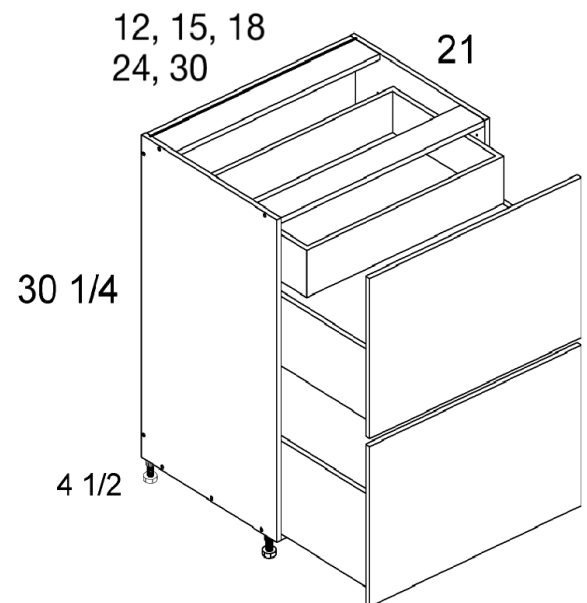

Two Drawer with One Inner Drawer Vanity Bases

MODEL	COMPONENT	QTY	WIDTH	HEIGHT	DEPTH
2VDBID12	X-VDB12	1	12	301/4	21
	2DR12	1	117/8	147/8	3/4
	DDRK450	2	1/2	5	185/8
	IDFK12	1	101/8	5	1/2
	DDRC450	1	1/2	63/4	185/8
2VDBID15	X-VDB15	1	15	301/4	21
	2DR15	1	147/8	147/8	3/4
	DDRK450	2	1/2	5	185/8
	IDFK15	1	131/8	5	1/2
	DDRC450	1	1/2	63/4	185/8
2VDBID18	X-VDB18	1	18	301/4	21
	2DR18	1	177/8	147/8	3/4
	DDRK450	2	1/2	5	185/8
	IDFK18	1	161/8	5	1/2
	DDRC450	1	1/2	63/4	185/8