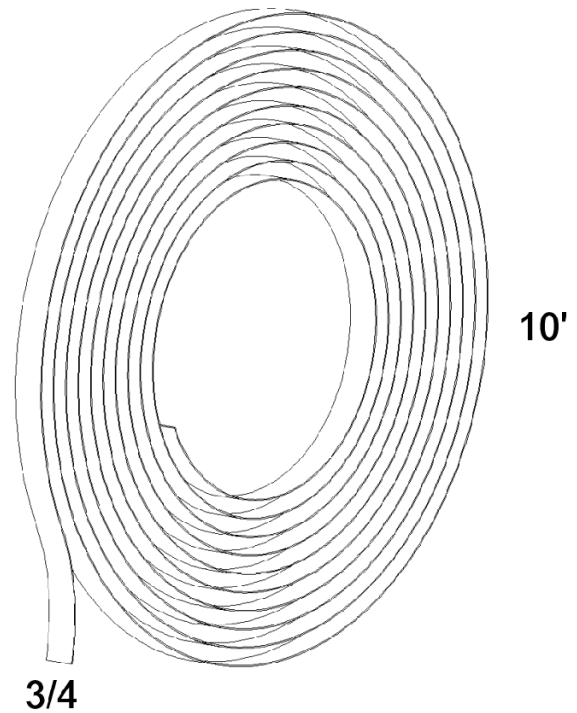

10' Edge Banding Roll

MODEL

EB10