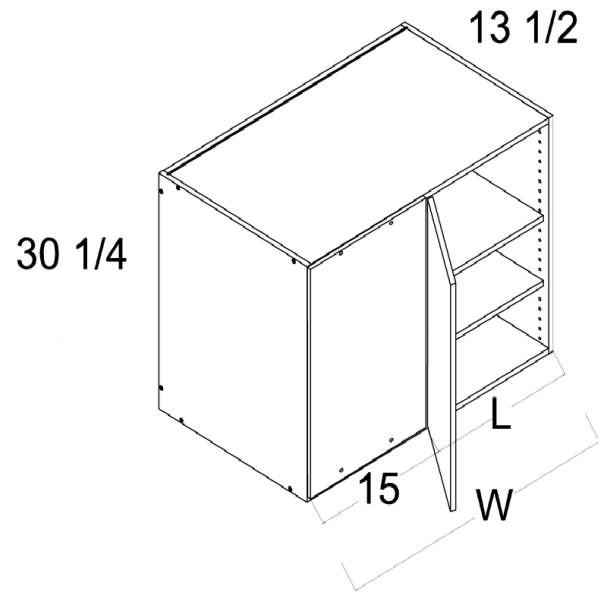

Wall Cabinets

30"H Wall Blind Corner Cabinets

MODEL	COMPONENT	QTY	WIDTH	HEIGHT	DEPTH
WBC24/2730	X-W2430	1	24	301/4	131/2
	D0930	1	87/8	301/8	3/4
	BL1530	1	15	301/8	3/4
	H90	2	--	--	--
WBC27/3030	X-W2730	1	27	301/4	131/2
	D1230	1	117/8	301/8	3/4
	BL1530	1	15	301/8	3/4
	H90	2	--	--	--
WBC30/3330	X-W3030	1	30	301/4	131/2
	D1530	1	147/8	301/8	3/4
	BL1530	1	15	301/8	3/4
	H90	2	--	--	--
WBC33/3630	X-W3330	1	33	301/4	131/2
	D1830	2	177/8	301/8	3/4
	BL1530	1	15	301/8	3/4
	H90	2	--	--	--
WBC36/3930	X-W3630	1	36	301/4	131/2
	D2130	1	207/8	301/8	3/4
	BL1530	1	15	301/8	3/4
	H90	2	--	--	--

Filler required to join adjacent cabinet (purchased separately)

CABINET PULL CHART

CABINET	MIN	MAX	CABINET	W	L
WBC24/2730	24	27	WBC24/2730	24	9
WBC27/3030	27	30	WBC27/3030	27	12
WBC30/3330	30	33	WBC30/3330	30	15
WBC33/3630	33	36	WBC33/3630	33	18
WBC36/3930	36	39	WBC36/3930	36	21