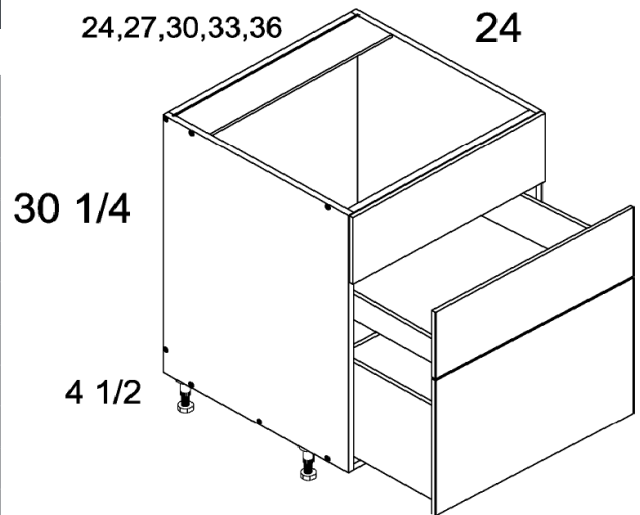

Base Cabinets

Two Drawer One False Drawer Front Range Bases

MODEL	COMPONENT	QTY	WIDTH	HEIGHT	DEPTH
RB3DB24	X-DB24	1	24	30 1/4	24
	3DR24	1	23 7/8	7 1/2	3/4
			23 7/8	14 7/8	3/4
	DDRK550	1	1/2	5	21 5/8
DDRC550	1	1/2	6 3/4	21 5/8	
RB3DB27	X-DB27	1	27	30 1/4	24
	3DR27	1	26 7/8	7 1/2	3/4
			26 7/8	14 7/8	3/4
	DDRK550	1	1/2	5	21 5/8
DDRC550	1	1/2	6 3/4	21 5/8	
RB3DB30	X-DB30	1	30	30 1/4	24
	3DR30	1	29 7/8	7 1/2	3/4
			29 7/8	14 7/8	3/4
	DDRK550	1	1/2	5	21 5/8
DDRC550	1	1/2	6 3/4	21 5/8	
RB3DB33	X-DB33	1	33	30 1/4	24
	3DR33	1	32 7/8	7 1/2	3/4
			32 7/8	14 7/8	3/4
	DDRK550	1	1/2	5	21 5/8
DDRC550	1	1/2	6 3/4	21 5/8	
RB3DB36	X-DB36	1	36	30 1/4	24
	3DR36	1	35 7/8	7 1/2	3/4
			35 7/8	14 7/8	3/4
	DDRK550	1	1/2	5	21 5/8
DDRC550	1	1/2	6 3/4	21 5/8