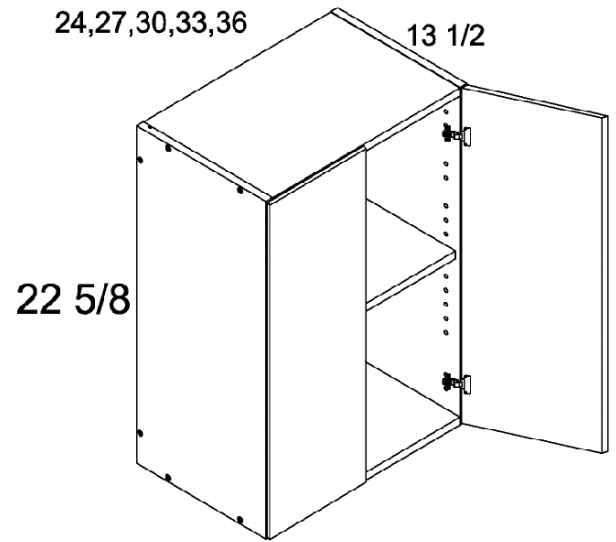

Wall Cabinets

22-5/8"H Double Door Wall Cabinets

MODEL	COMPONENT	QTY	WIDTH	HEIGHT	DEPTH
W2423	X-W2423	1	24	225/8	131/2
	D2423	1	117/8	221/2	3/4
W2723	X-W2723	1	27	225/8	131/2
	D2723	1	133/8	221/2	3/4
W3023	X-W3023	1	30	225/8	131/2
	D3023	1	147/8	221/2	3/4
W3323	X-W3323	1	33	225/8	131/2
	D3323	1	163/8	221/2	3/4
W3623	X-W3623	1	36	225/8	131/2
	D3623	1	177/8	221/2	3/4