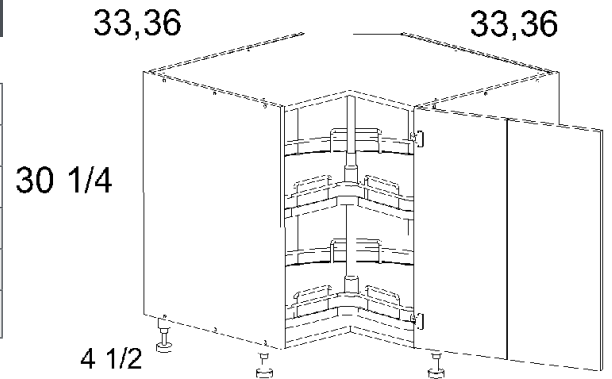

Base Cabinets

Base Easy Reach Cabinets with Lazy Susan Mechanism

MODEL	COMPONENT	QTY	WIDTH	HEIGHT	DEPTH
LSB33	X-BER33	1	33	30 1/4	24
	DER33	1	8 1/8	30 1/8	3/4
	ULSB33KIT	1	21 7/8	3/4	23 1/4
BER36	X-BER36	1	27	30 1/4	24
	DER36	1	11 1/8	30 1/8	3/4
	UBER36-Tray	1	24 7/8	3/4	23 1/4