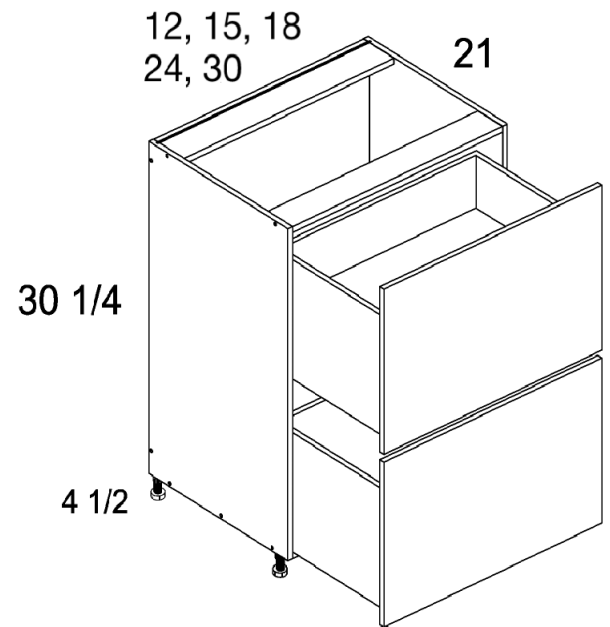

Vanity Cabinets

Two Drawer Vanity Bases

MODEL	COMPONENT	QTY	WIDTH	HEIGHT	DEPTH
2VDB12	X-VDB12	1	12	301/4	21
	2DR12	1	117/8	147/8	3/4
	DDRC450	2	1/2	63/4	185/8
2VDB15	X-VDB15	1	15	301/4	21
	2DR15	1	147/8	147/8	3/4
	DDRC450	2	1/2	63/4	185/8
2VDB18	X-VDB18	1	18	301/4	21
	2DR18	1	177/8	147/8	3/4
	DDRC450	2	1/2	63/4	185/8
2VDB24	X-VDB24	1	24	301/4	21
	2DR24	1	237/8	147/8	3/4
	DDRC450	2	1/2	63/4	185/8
2VDB30	X-VDB30	1	30	301/4	21
	2DR30	1	297/8	147/8	3/4
	DDRC450	2	1/2	63/4	185/8