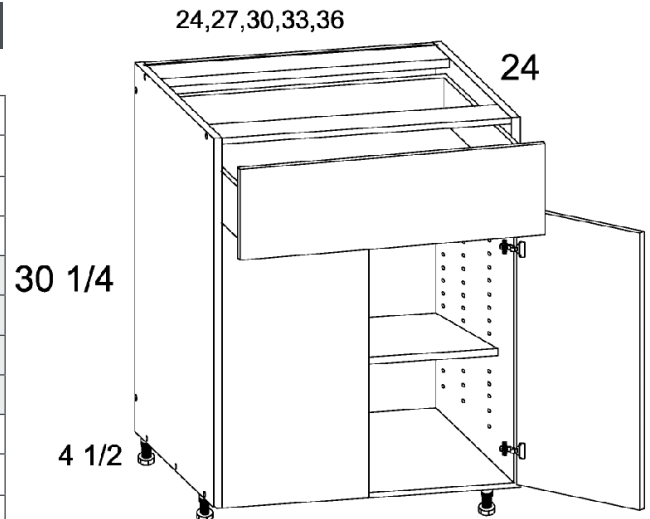

Double Door Single Drawer Bases

MODEL	COMPONENT	QTY	WIDTH	HEIGHT	DEPTH
B24	X-B24	1	24	301/4	24
	DD24	1	117/8	221/2	3/4
			237/8	71/2	3/4
	DDRK550	1	1/2	5	215/8
B27	X-B27	1	27	301/4	24
	DD27	1	133/8	221/2	3/4
			267/8	71/2	3/4
	DDRK550	1	1/2	5	215/8
B30	X-B30	1	30	301/4	24
	DD30	1	147/8	221/2	3/4
			297/8	71/2	3/4
	DDRK550	1	1/2	5	215/8
B33	X-B33	1	33	301/4	24
	DD33	1	163/8	221/2	3/4
			327/8	71/2	3/4
	DDRK550	1	1/2	5	215/8
B36	X-B36	1	36	301/4	24
	DD36	1	177/8	221/2	3/4
			357/8	71/2	3/4
	DDRK550	1	1/2	5	215/8