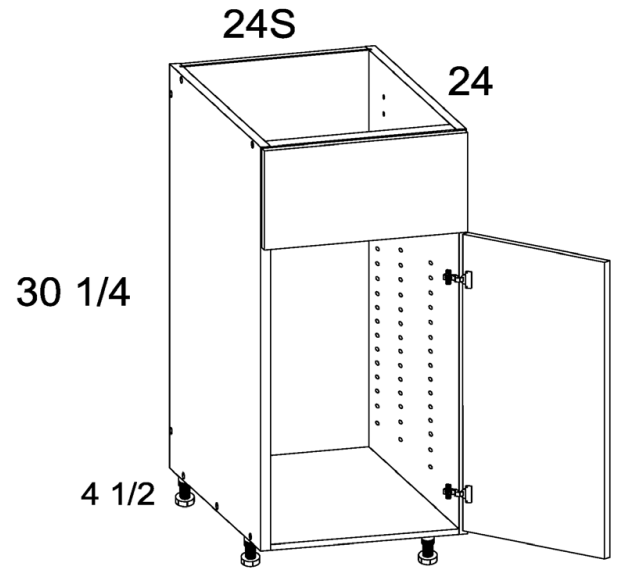

Base Cabinets

Single Door Single False Drawer Front Sink Base

MODEL	COMPONENT	QTY	WIDTH	HEIGHT	DEPTH
SB24S	X-SB24	1	24	30 1/4	24
	DD24S	1	23 7/8	22 1/2	3/4
			23 7/8	7 1/2	3/4