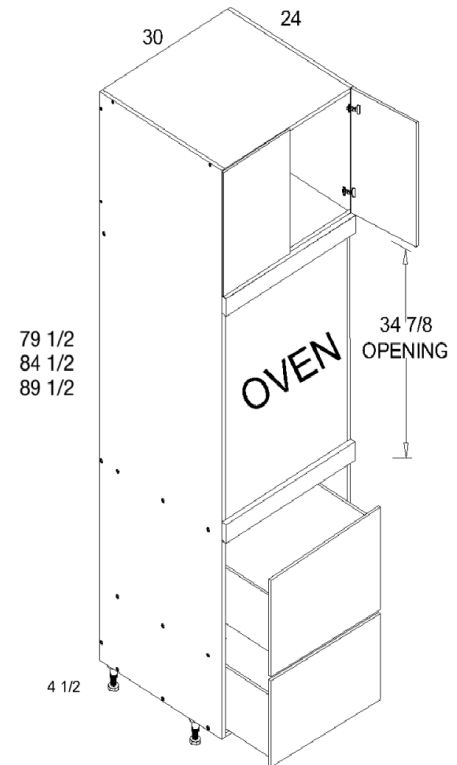

Tall Cabinets

Tall Single Oven Two Drawer Utility Cabinet

MODEL	COMPONENT	QTY	WIDTH	HEIGHT	DEPTH
TOS2DB3084	X-T3084	1	30	79 1/2	24
	D3012	1	147/8	121/2	3/4
	2DR30	1	297/8	147/8	3/4
	AF3006	1	301/8	57/8	3/4
	AMC30-550	2	281/8	63/4	215/8
TOS2DB3089	X-T3089	1	30	84 1/2	24
	D3018	1	147/8	171/2	3/4
	2DR30	1	297/8	147/8	3/4
	AF3006	1	301/8	57/8	3/4
	AMC30-550	2	281/8	63/4	215/8
TOS2DB3094	X-T3094	1	30	89 1/2	24
	D3023	1	147/8	221/2	3/4
	2DR30	1	297/8	147/8	3/4
	WG-AS3024	1	281/2	3/4	22
	AF3006	1	301/8	57/8	3/4
	AMC30-550	2	281/8	63/4	215/8

TOS2DB3094 contains upper shelves.