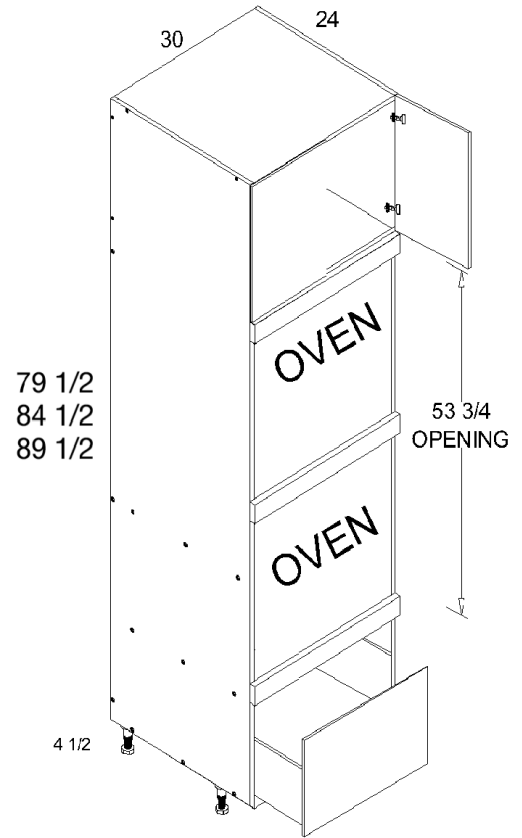

Tall Cabinets

Tall Double Oven One Drawer Utility Cabinet

MODEL	COMPONENT	QTY	WIDTH	HEIGHT	DEPTH
TOD3084	X-T3084	1	30	79 1/2	24
	D3012	1	147/8	121/2	3/4
	DOV30	1	297/8	111/2	3/4
			301/8	57/8	3/4
AMC30-550	1	281/8	63/4	215/8	
TOD3089	X-T3089	1	30	84 1/2	24
	D3018	1	147/8	171/2	3/4
	DOV30	1	297/8	111/2	3/4
			301/8	57/8	3/4
AMC30-550	1	281/8	63/4	215/8	
TOD3094	X-T3094	1	30	89 1/2	24
	D3023	1	147/8	221/2	3/4
	DOV30	1	297/8	111/2	3/4
			301/8	57/8	3/4
	WG-AS3024	1	281/2	3/4	22
AMC30-550	1	281/8	63/4	215/8	

TOD3094 contains upper shelves.