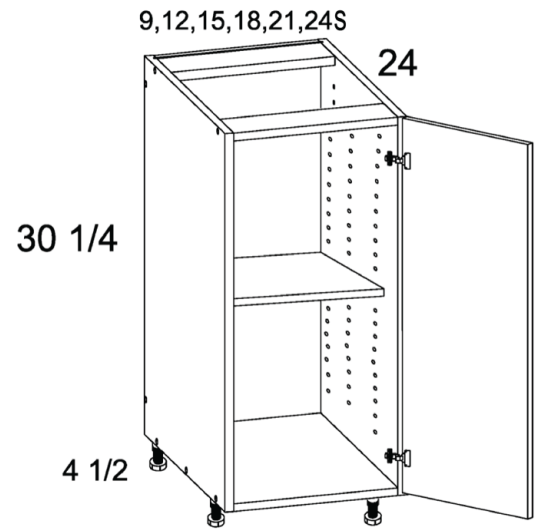

Base Cabinets

Full Height Single Door Bases

MODEL	COMPONENT	QTY	WIDTH	HEIGHT	DEPTH
BT9FH	X-BFH09	1	9	30$\frac{1}{4}$	24
	D0930	1	87/8	301/8	3/4
B12FH	X-BFH12	1	12	30$\frac{1}{4}$	24
	D1230	1	117/8	301/8	3/4
B15FH	X-BFH15	1	15	30$\frac{1}{4}$	24
	D1530	1	147/8	301/8	3/4
B18FH	X-BFH18	1	18	30$\frac{1}{4}$	24
	D1830	1	177/8	301/8	3/4
B21FH	X-BFH21	1	21	30$\frac{1}{4}$	24
	D2130	1	207/8	301/8	3/4
B24SFH	X-BFH24	1	24	30$\frac{1}{4}$	24
	D2430	1	237/8	301/8	3/4