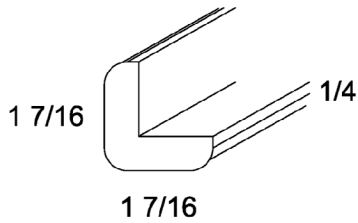

Mouldings

Outside Corner Moulding

MODEL	WIDTH	HEIGHT	DEPTH
OCM	96	1 7/16	1 7/16