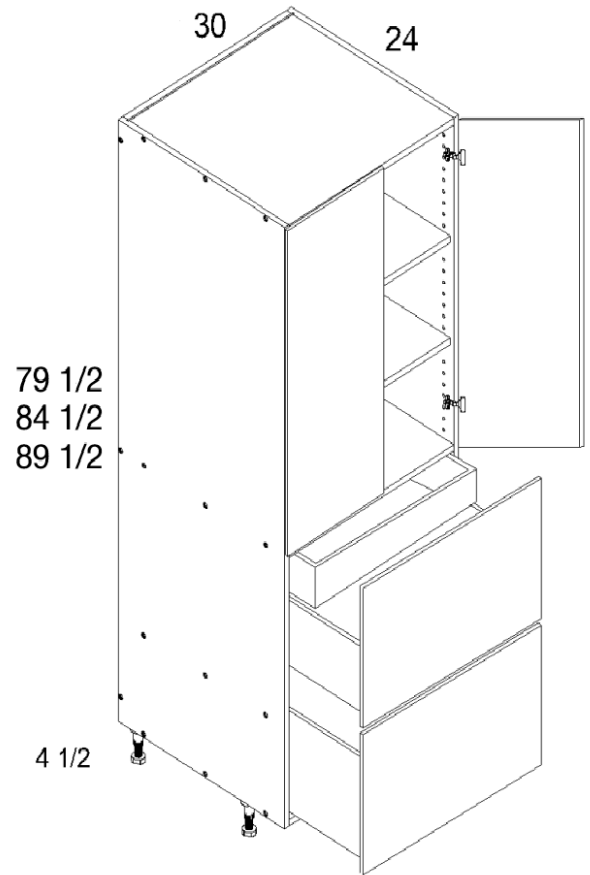

Tall Cabinets

Tall Two Door Two Drawer with One Inner Drawer Utility Cabinets

MODEL	COMPONENT	QTY	WIDTH	HEIGHT	DEPTH
T2DBID3084	X-T3084	1	30	79 1/2	24
	D1549	1	147/8	49	3/4
	2DR30	1	297/8	147/8	3/4
	WG-AS3024	1	281/2	3/4	22
	AMK30-550	1	281/8	5	215/8
	AMK30ID-550	1	281/8	5	215/8
	AMC30-550	1	281/8	63/4	215/8
T2DBID3089	X-T3089	1	30	84 1/2	24
	D1554	1	147/8	54	3/4
	2DR30	1	297/8	147/8	3/4
	WG-AS3024	1	281/2	3/4	22
	AMK30-550	1	281/8	5	215/8
	AMK30ID-550	1	281/8	5	215/8
	AMC30-550	1	281/8	63/4	215/8
T2DBID3094	X-T3094	1	30	89 1/2	24
	D1559	1	147/8	59 1/6	3/4
	2DR30	1	297/8	147/8	3/4
	WG-AS3024	1	281/2	3/4	22
	AMK30-550	1	281/8	5	215/8
	AMK30ID-550	1	281/8	5	215/8
	AMC30-550	1	281/8	63/4	215/8