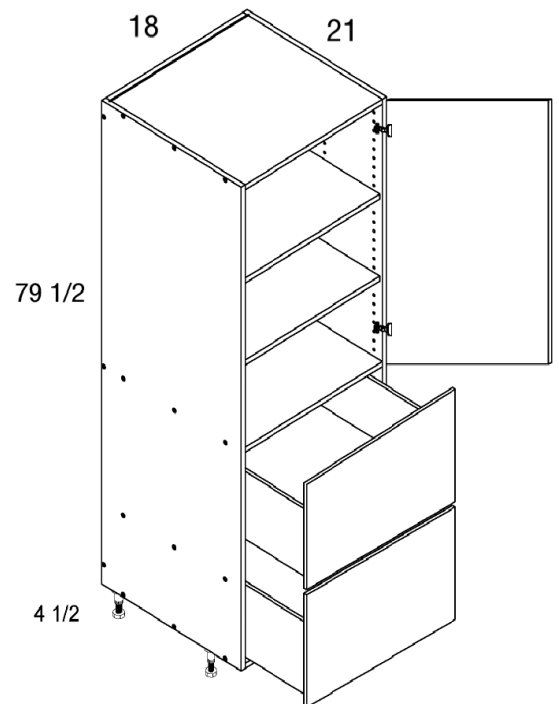

Tall One Door Two Drawer Vanity Utility Cabinets

MODEL	COMPONENT	QTY	WIDTH	HEIGHT	DEPTH
VT2DB1884	X-VT1884	1	18	79 1/2	21
	2DR18	1	177/8	147/8	3/4
	D1849	1	177/8	49	3/4
	WG-AS1821	1	161/2	3/4	19
	AMC18-450	2	161/8	63/4	185/8