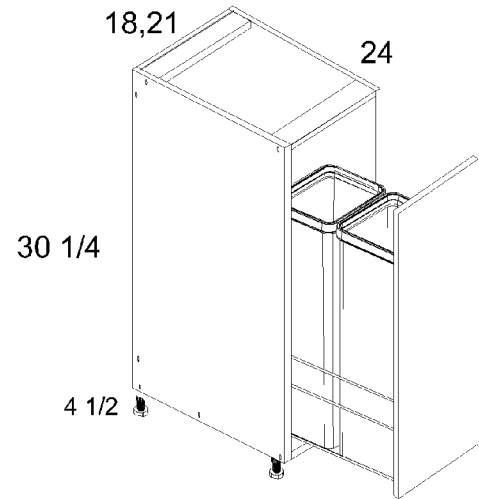

Base Cabinets

Full Height Door Base with Double Trash Can Pullout

MODEL	COMPONENT	QTY	WIDTH	HEIGHT	DEPTH
B18FHTCPO	X-BFH18	1	9	30 1/4	24
	D1830	1	87/8	30 1/8	3/4
	UB1821FH-TCPO	1	See Manufacturer Specs Below		
B21FHTCPO	X-BFH21	1	12	30 1/4	24
	D2130	1	117/8	30 1/8	3/4
	UB1821FH-TCPO	1	See Manufacturer Specs Below		

UB1821FH-TCPO Manufacturer Specs

Rev-A-Shelf® (53WC-2150SCDM-213)

- Weight Capacity: 90 lbs
- MCO: 11 1/8" W x 24"H x 22 1/8"D
- Finish: Orion Grey
- Trash Can Capacity: 50qt