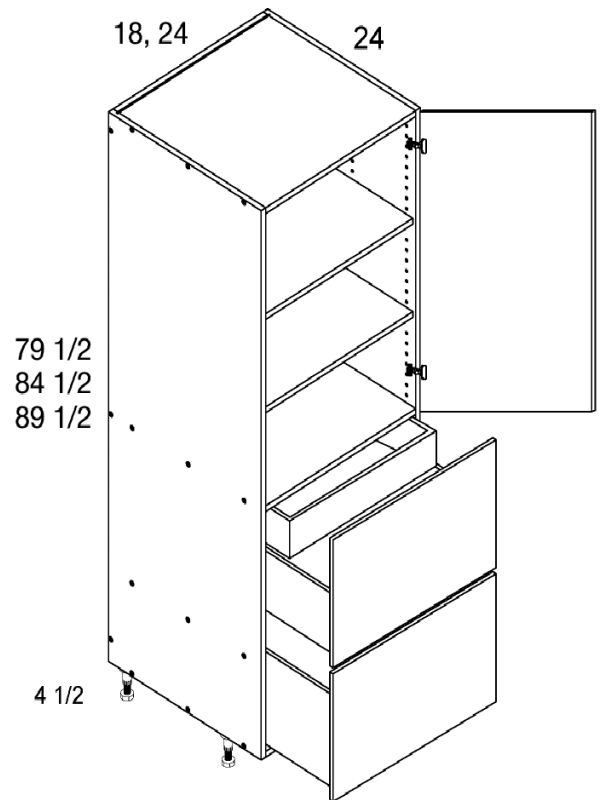

Tall One Door Two Drawer with One Inner Drawer Utility Cabinets

MODEL	COMPONENT	QTY	WIDTH	HEIGHT	DEPTH
T2DBID1884	X-T1884	1	18	79 1/2	24
	D1849	1	177/8	49	3/4
	2DR18	1	177/8	147/8	3/4
	WG-AS1824	1	161/2	3/4	22
	AMK18-550	1	161/8	5	215/8
	AMK18ID-550	1	161/8	5	215/8
	AMC18-550	1	161/8	63/4	215/8
T2DBID1889	X-T1889	1	18	84 1/2	24
	D1854	1	177/8	54	3/4
	2DR18	1	177/8	147/8	3/4
	WG-AS1824	1	161/2	3/4	22
	AMK18-550	1	161/8	5	215/8
	AMK18ID-550	1	161/8	5	215/8
	AMC18-550	1	161/8	63/4	215/8
T2DBID1894	X-T1894	1	18	89 1/2	24
	D1859	1	177/8	59 1/6	3/4
	2DR18	1	177/8	147/8	3/4
	WG-AS1824	1	161/2	3/4	22
	AMK18-550	1	161/8	5	215/8
	AMK18ID-550	1	161/8	5	215/8
	AMC18-550	1	161/8	63/4	215/8