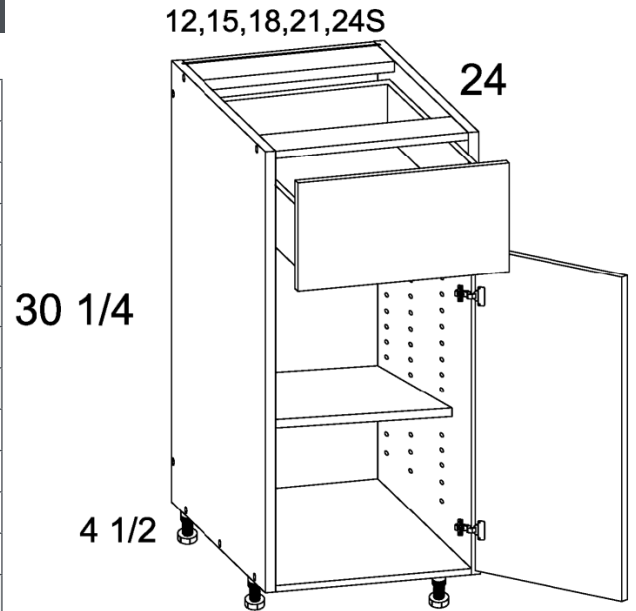

Base Cabinets

Single Door Single Drawer Bases

MODEL	COMPONENT	QTY	WIDTH	HEIGHT	DEPTH
B12	X-B12	1	12	30 1/4	24
	DD12	1	117/8	22 1/2	3/4
			117/8	7 1/2	3/4
	DDRK550	1	1/2	5	215/8
B15	X-B15	1	15	30 1/4	24
	DD15	1	147/8	22 1/2	3/4
			147/8	7 1/2	3/4
	DDRK550	1	1/2	5	215/8
B18	X-B18	1	18	30 1/4	24
	DD18	1	177/8	22 1/2	3/4
			177/8	7 1/2	3/4
	DDRK550	1	1/2	5	215/8
B21	X-B21	1	21	30 1/4	24
	DD21	1	207/8	22 1/2	3/4
			207/8	7 1/2	3/4
	DDRK550	1	1/2	5	215/8
B24S	X-B24	1	24	30 1/4	24
	DD24S	1	237/8	22 1/2	3/4
			237/8	7 1/2	3/4
	DDRK550	1	1/2	5	215/8