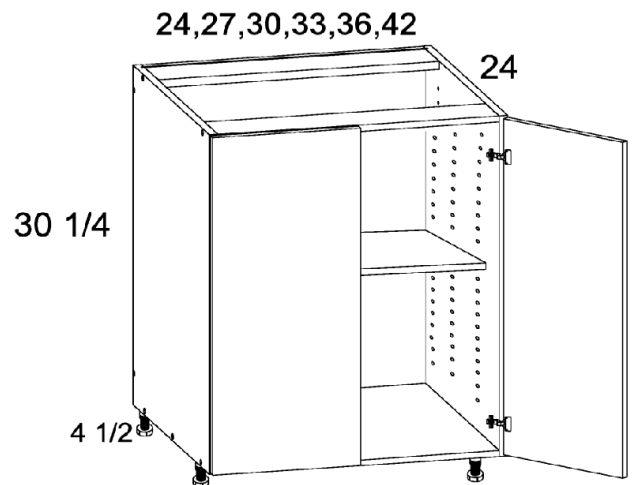

MODEL	COMPONENT	QTY	WIDTH	HEIGHT	DEPTH
B18FHTCPO	X-BFH18	1	9	30 1/4	24
	D1830	1	87/8	30 1/8	3/4
	UB1821FH-TCPO	1	See Manufacturer Specs Below		
B21FHTCPO	X-BFH21	1	12	30 1/4	24
	D2130	1	117/8	30 1/8	3/4
	UB1821FH-TCPO	1	See Manufacturer Specs Below		

UB1821FH-TCPO Manufacturer Specs

Rev-A-Shelf® (53WC-2150SCDM-213)

- Weight Capacity: 90 lbs
- MCO: 11 1/8" W x 24"H x 22 1/8"D
- Finish: Orion Grey
- Trash Can Capacity: 50qt

Full Height Two Door Bases

MODEL	COMPONENT	QTY	WIDTH	HEIGHT	DEPTH
B24FH	X-BFH24	1	24	30 1/4	24
	D1230	2	117/8	30 1/8	3/4
B27FH	X-BFH27	1	27	30 1/4	24
	D1330	2	133/8	30 1/8	3/4
B30FH	X-BFH30	1	30	30 1/4	24
	D1530	2	147/8	30 1/8	3/4
B33FH	X-BFH33	1	33	30 1/4	24
	D1630	2	163/8	30 1/8	3/4
B36FH	X-BFH36	1	36	30 1/4	24
	D1830	2	177/8	30 1/8	3/4
B42FH	X-BFH42	1	42	30 1/4	24
	D2130	2	207/8	30 1/8	3/4