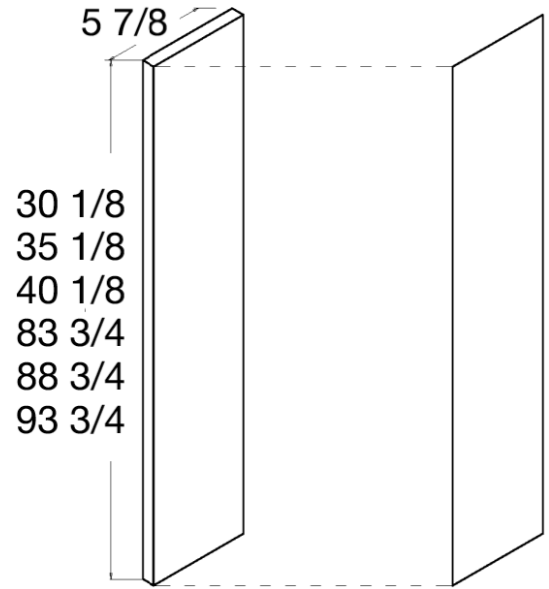

Fillers and Panels

Fillers - 6" Filler Overlays

MODEL	COMPONENT	QTY	WIDTH	HEIGHT	DEPTH
OF630	FOL630	1	57/8	301/8	3/4
	WG-F630	1	57/8	301/8	3/4
OF635	FOL635	1	57/8	351/8	3/4
	WG-F635	1	57/8	351/8	3/4
OF640	FOL640	1	57/8	401/8	3/4
	WG-F640	1	57/8	401/8	3/4
OF684	FOL684	1	57/8	833/4	3/4
	WG-F684	1	57/8	833/4	3/4
OF689	FOL689	1	57/8	883/4	3/4
	WG-F689	1	57/8	883/4	3/4
OF694	FOL694	1	57/8	933/4	3/4
	WG-F694	1	57/8	933/4	3/4

• Edgebanded on all four edges