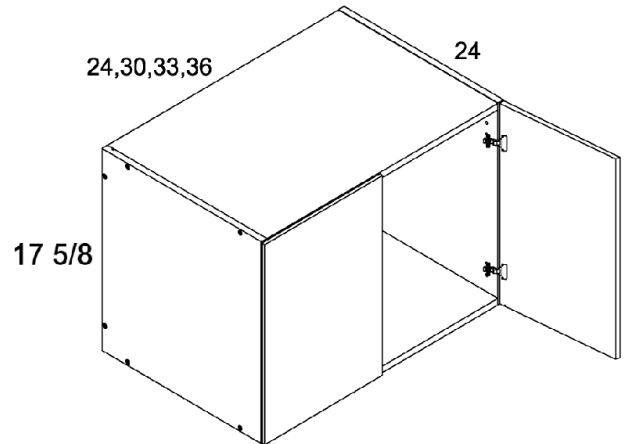

15-1/8"H x 24"D Double Door Wall Cabinet

MODEL	COMPONENT	QTY	WIDTH	HEIGHT	DEPTH
W361524	X-W361524	1	36	151/8	24
	D3615	1	177/8	15	3/4

Wall Cabinets

17-5/8"H x 24"D Double Door Wall Cabinets

MODEL	COMPONENT	QTY	WIDTH	HEIGHT	DEPTH
W241824	X-W241824	1	24	175/8	24
	D2418	1	117/8	171/2	3/4
W301824	X-W301824	1	30	175/8	24
	D3018	1	147/8	171/2	3/4
W331824	X-W331824	1	33	175/8	24
	D3318	1	163/8	171/2	3/4
W361824	X-W361824	1	36	175/8	24
	D3618	1	177/8	171/2	3/4