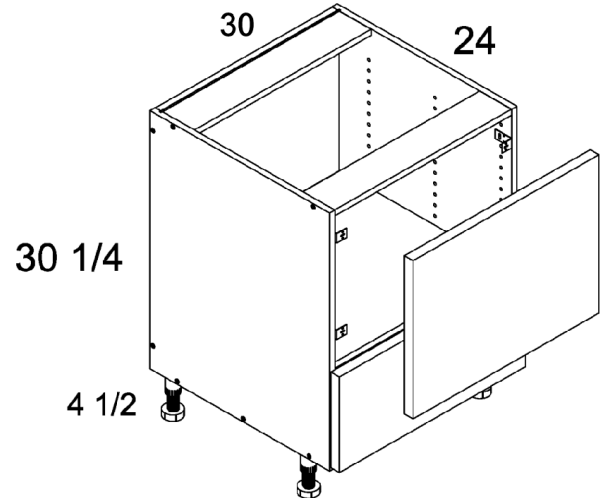

Base Microwave Cabinet

MODEL	COMPONENT	QTY	WIDTH	HEIGHT	DEPTH
BMW30	X-BFH30	1	30	30 1/4	24
	DM3019	1	29 7/8	18 3/4	3/4
	DR3011	1	29 7/8	11 1/2	3/4
	AMC30-550	1	28 1/8	6 3/4	21 5/8