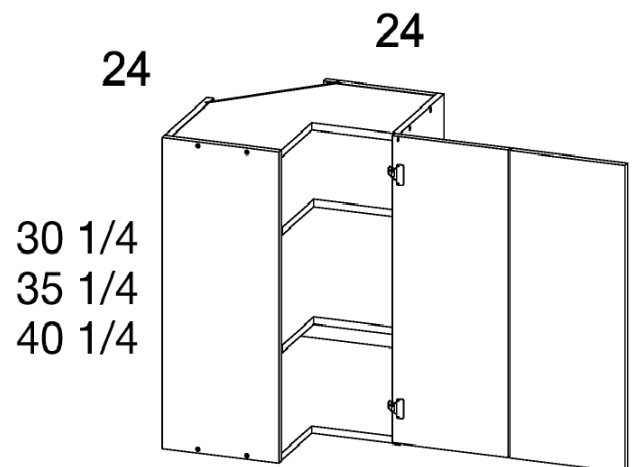

Wall Easy Reach Cabinets

MODEL	COMPONENT	QTY	WIDTH	HEIGHT	DEPTH
WER2430	X-WER2430	1	24	301/4	131/2
	DER2430	1	111/8	301/8	3/4
WER2435	X-WER2435	1	24	351/4	131/2
	DER2435	1	111/8	351/8	3/4
WER2440	X-WER2440	1	24	401/4	131/2
	DER2440	1	111/8	401/8	3/4

WER2440 contains three shelves.