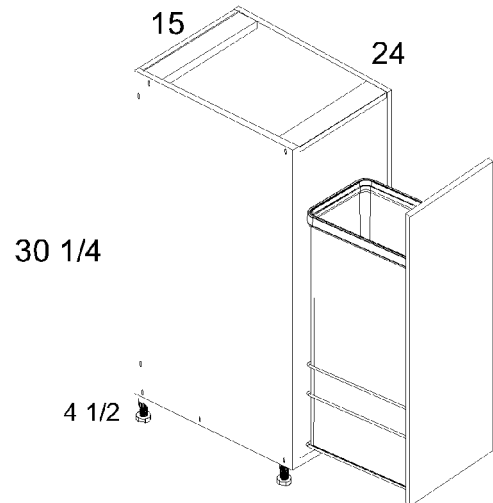

UB15FH-TCPO Manufacturer Specs

Rev-A-Shelf® (53WC-1550SCDM-113)

- Weight Capacity: 90 lbs
- MCO: 111/8" W x 24"H x 221/8"D
- Finish: Orion Grey
- Trash Can Capacity: 50qt