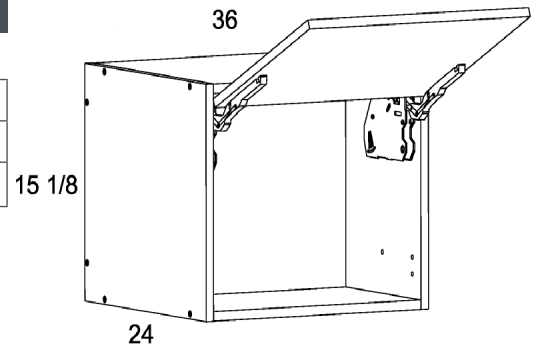

Wall Cabinets

15-1/8"H Blum Aventos Flip Up Door Wall Cabinets

MODEL	COMPONENT	QTY	WIDTH	HEIGHT	DEPTH
WFD361524-BLUM	X-W361524	1	36	151/8	24
	DH3615	1	357/8	15	3/4
	HK2500	1	PF 930-2800