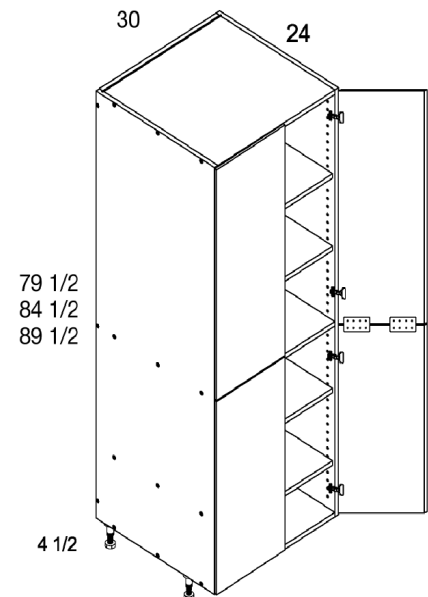

Tall Four Door Utility Cabinets

MODEL	COMPONENT	QTY	WIDTH	HEIGHT	DEPTH
T3084	X-T3084	1	30	79 1/2	24
	D1530	1	147/8	301/8	3/4
	D1549	1	147/8	49	3/4
	WG-AS3024	2	281/2	3/4	22
T3089	X-T3089	1	30	84 1/2	24
	D1530	1	147/8	301/8	3/4
	D1554	1	147/8	54	3/4
	WG-AS3024	2	281/2	3/4	22
T3094	X-T3094	1	30	89 1/2	24
	D1530	1	147/8	301/8	3/4
	D1559	1	147/8	59 1/6	3/4
	WG-AS3024	2	281/2	3/4	22