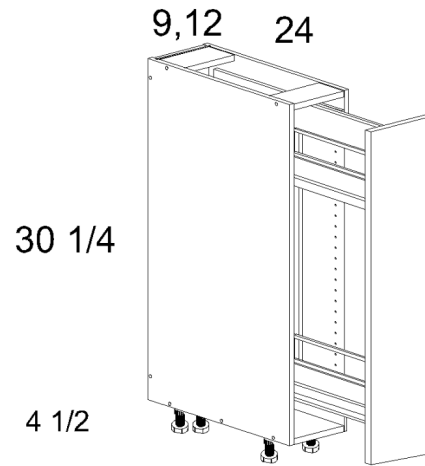

Base Cabinets

Full Height Door Bases with Organizer Pullout

MODEL	COMPONENT	QTY	WIDTH	HEIGHT	DEPTH
BPO9FH	X-BFH09	1	9	301/4	24
	D0930	1	87/8	301/8	3/4
	UB09-PO	1	See Manufacturer Specs Below		
BPO12FH	X-BFH12	1	12	301/4	24
	D1230	1	117/8	301/8	3/4
	UB12-PO	1	See Manufacturer Specs Below		

UB09-PO Manufacturer Specs

Rev-A-Shelf® (5322-BCSC-6-FOG)

- Weight Capacity: 110 lbs
- Weight Capacity: 110 lbs
- MCO: 71/2" W x 25"H x 213/4"D
- Finish: Orion Grey MCO: 71/2" W x 25"H x 213/4"D
- Finish: Orion Grey

UB12-PO Manufacturer Specs

Rev-A-Shelf® (5322-BCSC-9-FOG)

- Weight Capacity: 110 lbs
- MCO: 101/2" W x 25"H x 213/4"D
- Finish: Orion Grey