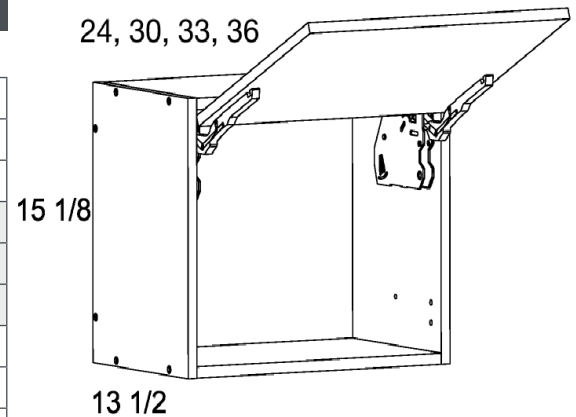

Wall Cabinets

15-1/8"H Blum Aventos Flip Up Door Wall Cabinets

MODEL	COMPONENT	QTY	WIDTH	HEIGHT	DEPTH
WFD2415-BLUM	X-W2415	1	24	151/8	131/2
	DH2415	1	237/8	15	3/4
	HK2300	1	PF 420-1610		
WFD3015-BLUM	X-W3015	1	30	151/8	131/2
	DH3015	1	297/8	15	3/4
	HK2500	1	PF 930-2800		
WFD3315-BLUM	X-W3315	1	33	151/8	131/2
	DH3315	1	327/8	15	3/4
	HK2500	1	PF 930-2800		
WFD3615-BLUM	X-W3615	1	36	151/8	131/2
	DH3615	1	357/8	15	3/4
	HK2500	1	PF 930-2800