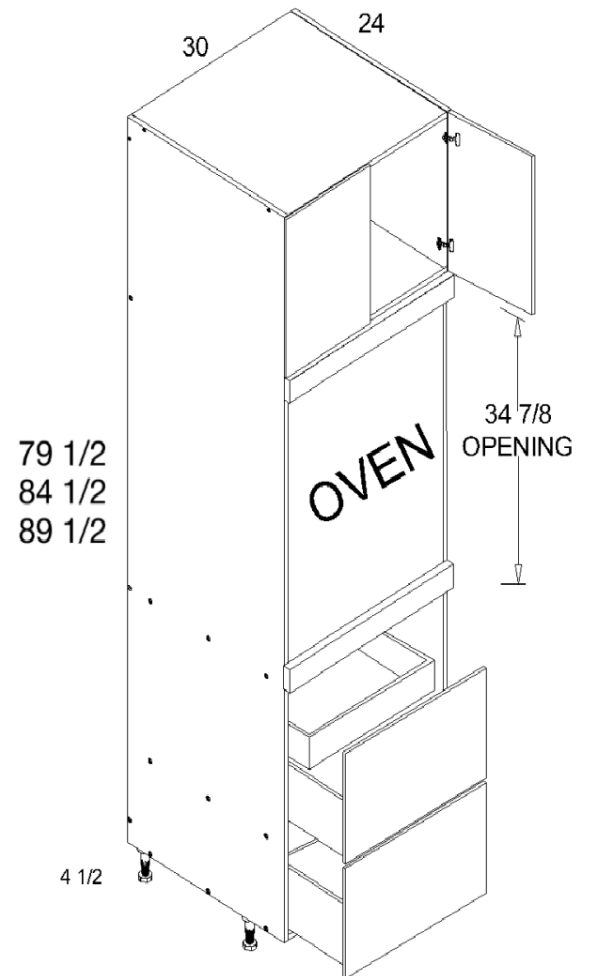

Tall Cabinets

Tall Single Oven Two Drawer One Inner Drawer Utility Cabinet

MODEL	COMPONENT	QTY	WIDTH	HEIGHT	DEPTH
T2DBID3084	X-T3084	1	30	79 1/2	24
	D3012	1	147/8	121/2	3/4
	2DR30	1	297/8	147/8	3/4
	AF3006	1	301/8	57/8	3/4
	AMK30-550	1	281/8	5	215/8
	AMK30ID-550	1	281/8	5	215/8
	AMC30-550	1	281/8	63/4	215/8
T2DBID3089	X-T3089	1	30	84 1/2	24
	D3018	1	147/8	171/2	3/4
	2DR30	1	297/8	147/8	3/4
	AF3006	1	301/8	57/8	3/4
	AMK30-550	1	281/8	5	215/8
	AMK30ID-550	1	281/8	5	215/8
	AMC30-550	1	281/8	63/4	215/8
T2DBID3094	X-T3094	1	30	89 1/2	24
	D3023	1	147/8	221/2	3/4
	2DR30	1	297/8	147/8	3/4
	WG-AS3024	1	281/2	3/4	22
	AF3006	1	301/8	57/8	3/4
	AMK30-550	1	281/8	5	215/8
	AMK30ID-550	1	281/8	5	215/8
	AMC30-550	1	281/8	63/4	215/8

TOS2DBID3094 contains upper shelves.