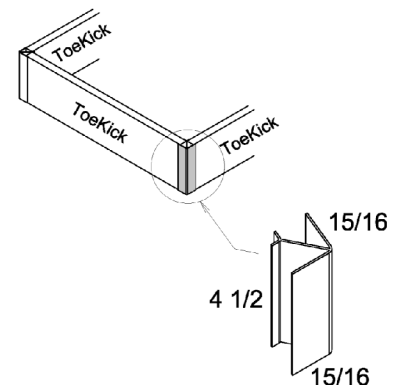

PVC Toe Kick Corner Connector

MODEL
CORNER-PVC

- Brushed Aluminum Finish