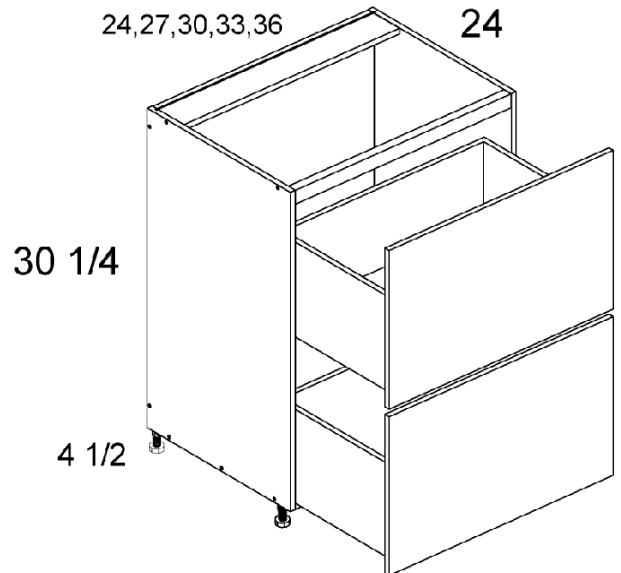

Two Drawer Range Bases

MODEL	COMPONENT	QTY	WIDTH	HEIGHT	DEPTH
RB2DB24	X-DB24	1	24	30 1/4	24
	2DR24	1	237/8	147/8	3/4
	DDRC550	2	1/2	63/4	215/8
RB2DB27	X-DB27	1	27	30 1/4	24
	2DR27	1	267/8	147/8	3/4
	DDRC550	2	1/2	63/4	215/8
RB2DB30	X-DB30	1	30	30 1/4	24
	2DR30	1	297/8	147/8	3/4
	DDRC550	2	1/2	63/4	215/8
RB2DB33	X-DB33	1	33	30 1/4	24
	2DR33	1	327/8	147/8	3/4
	DDRC550	2	1/2	63/4	215/8
RB2DB36	X-DB36	1	36	30 1/4	24
	2DR36	1	357/8	147/8	3/4
	DDRC550	2	1/2	63/4	215/8