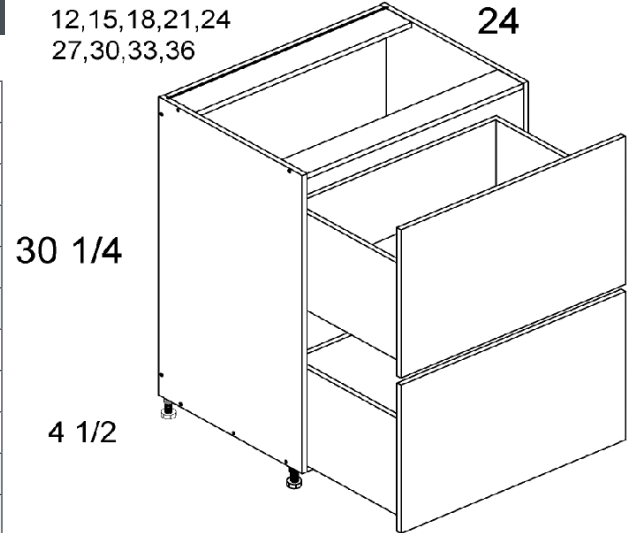

Base Cabinets

Two Drawer Bases

MODEL	COMPONENT	QTY	WIDTH	HEIGHT	DEPTH
2DB12	X-DB12	1	12	301/4	24
	2DR12	1	117/8	301/8	3/4
	DDRC550	2	1/2	63/4	215/8
2DB15	X-DB15	1	15	301/4	24
	2DR15	1	147/8	301/8	3/4
	DDRC550	2	1/2	63/4	63/4
2DB18	X-DB18	1	18	301/4	24
	2DR18	1	177/8	301/8	3/4
	DDRC550	2	1/2	63/4	215/8
2DB21	X-DB21	1	21	301/4	24
	2DR21	1	207/8	301/8	3/4
	DDRC550	2	1/2	63/4	215/8
2DB24	X-DB24	1	24	301/4	24
	2DR24	1	237/8	301/8	3/4
	DDRC550	2	1/2	63/4	215/8
2DB27	X-DB27	1	27	301/4	24
	2DR27	1	267/8	301/8	3/4
	DDRC550	2	1/2	63/4	215/8
2DB30	X-DB30	1	30	301/4	24
	2DR30	1	297/8	301/8	3/4
	DDRC550	2	1/2	63/4	215/8
2DB33	X-DB33	1	33	301/4	24
	2DR33	1	327/8	301/8	3/4
	DDRC550	2	1/2	63/4	215/8
2DB36	X-DB36	1	36	301/4	24
	2DR36	1	357/8	301/8	3/4
	DDRC550	2	1/2	63/4	215/8