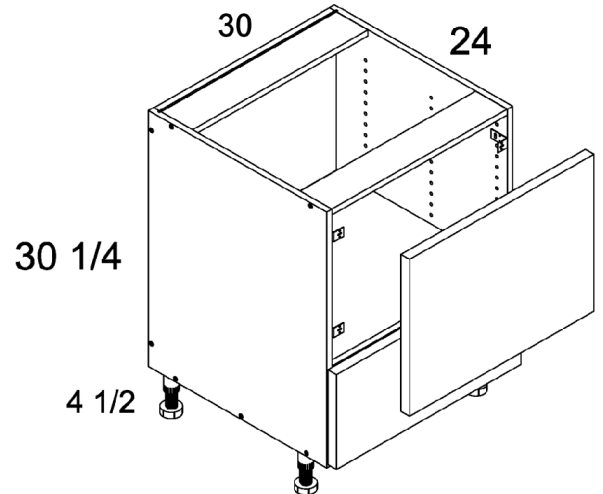

Base Microwave Cabinet

MODEL	COMPONENT	QTY	WIDTH	HEIGHT	DEPTH
BMW30	X-BFH30	1	30	30 1/4	24
	DM3019	1	29 7/8	18 3/4	3/4
	DR3011	1	29 7/8	11 1/2	3/4
	AMC30-550	1	28 1/8	6 3/4	21 5/8