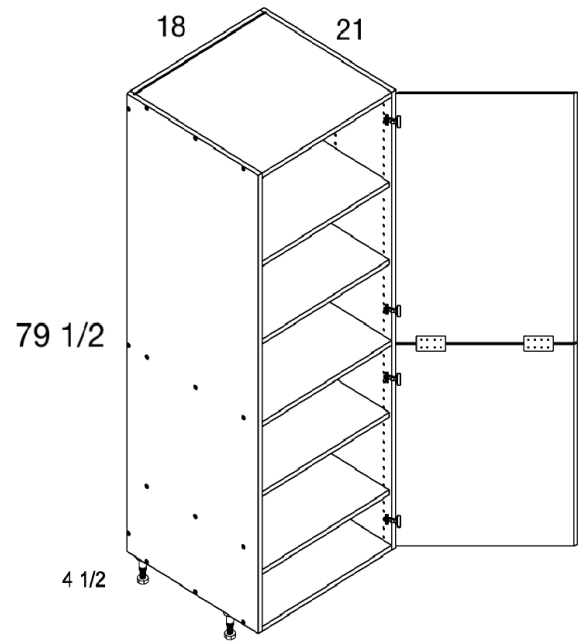

Vanity Cabinets

Tall Two Door Vanity Utility Cabinets

MODEL	COMPONENT	QTY	WIDTH	HEIGHT	DEPTH
VT1884	X-VT1884	1	18	79 1/2	21
	D1830	1	177/8	301/8	3/4
	D1849	1	177/8	49	3/4
	WG-AS1821	2	161/2	3/4	19