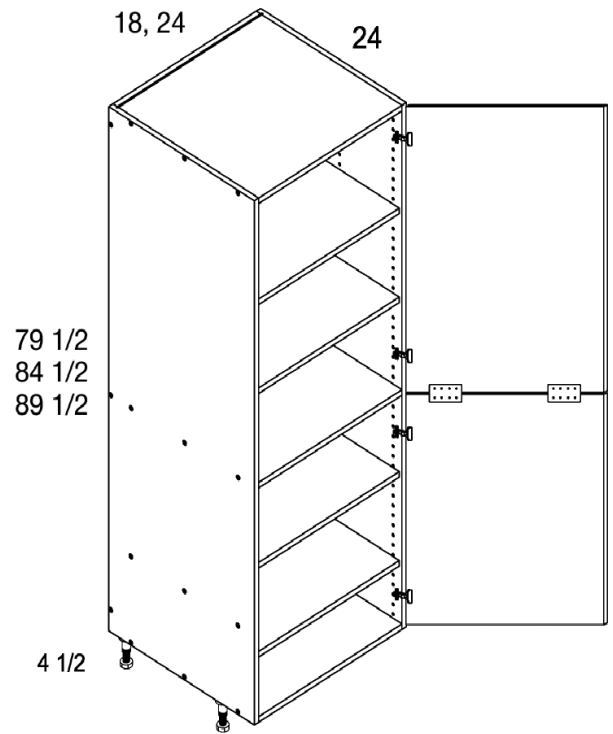

Tall Cabinets

Tall Two Door Utility Cabinets

MODEL	COMPONENT	QTY	WIDTH	HEIGHT	DEPTH
T1884	X-T1884	1	18	79 1/2	24
	D1830	1	177/8	301/8	3/4
	D1849	1	177/8	49	3/4
	WG-AS1824	2	161/2	3/4	22
T1889	X-T1889	1	18	84 1/2	24
	D1830	1	177/8	301/8	3/4
	D1854	1	177/8	54	3/4
	WG-AS1824	2	161/2	3/4	22
T1894	X-T1894	1	18	89 1/2	24
	D1830	1	177/8	301/8	3/4
	D1859	1	177/8	59 1/6	3/4
	WG-AS1824	2	161/2	3/4	22
T2484	X-T2484	1	24	79 1/2	24
	D2430	1	237/8	301/8	3/4
	D2449S	1	237/8	49	3/4
	WG-AS2424	2	221/2	3/4	22
T2489	X-T2489	1	24	84 1/2	24
	D2430	1	237/8	301/8	3/4
	D2454S	1	237/8	54	3/4
	WG-AS2424	2	221/2	3/4	22
T2494	X-T2494	1	24	89 1/2	24
	D2430	1	237/8	301/8	3/4
	D2459S	1	237/8	59 1/6	3/4
	WG-AS2424	2	221/2	3/4	22