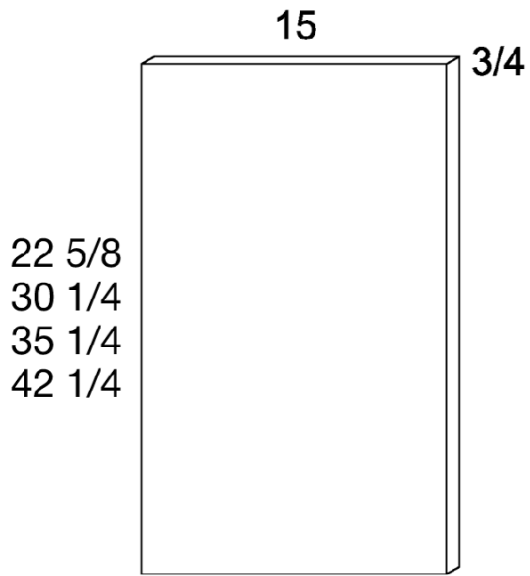

Fillers and Panels

Panels - Wall End Panel

MODEL	WIDTH	HEIGHT	DEPTH
WEP1523	15	22⁵/₈	3/4
WEP1530	15	30¹/₄	3/4
WEP1535	15	35¹/₄	3/4
WEP1542	15	42¹/₄	3/4

- Edgebanded on all four edges