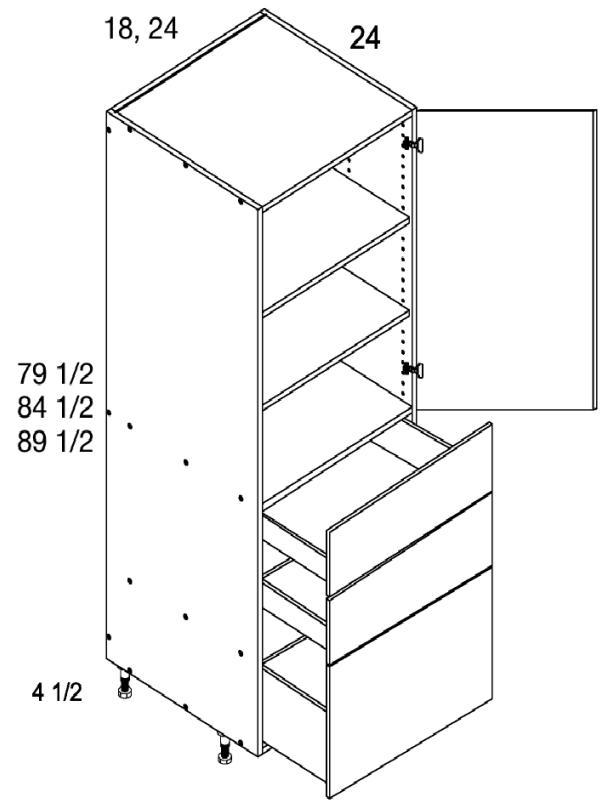

Tall Cabinets

Tall One Door Three Drawer Utility Cabinets

MODEL	COMPONENT	QTY	WIDTH	HEIGHT	DEPTH
T3DB2484	X-T2484	1	24	79 1/2	24
	D2449S	1	237/8	49	3/4
	3DR24	1	237/8	71/2	3/4
			237/8	147/8	3/4
	WG-AS2424	1	221/2	3/4	22
	AMK24-550	2	221/8	5	215/8
	AMC24-550	1	221/8	63/4	215/8
T3DB2489	X-T2489	1	24	84 1/2	24
	D2454S	1	237/8	54	3/4
	3DR24	1	237/8	71/2	3/4
			237/8	147/8	3/4
	WG-AS2424	1	221/2	3/4	22
	AMK24-550	2	221/8	5	215/8
	AMC24-550	1	221/8	63/4	215/8
T3DB2494	X-T2494	1	24	89 1/2	24
	D2459S	1	237/8	59 1/6	3/4
	3DR24	1	237/8	71/2	3/4
			237/8	147/8	3/4
	WG-AS2424	1	221/2	3/4	22
	AMK24-550	2	221/8	5	215/8
	AMC24-550	1	221/8	63/4	215/8