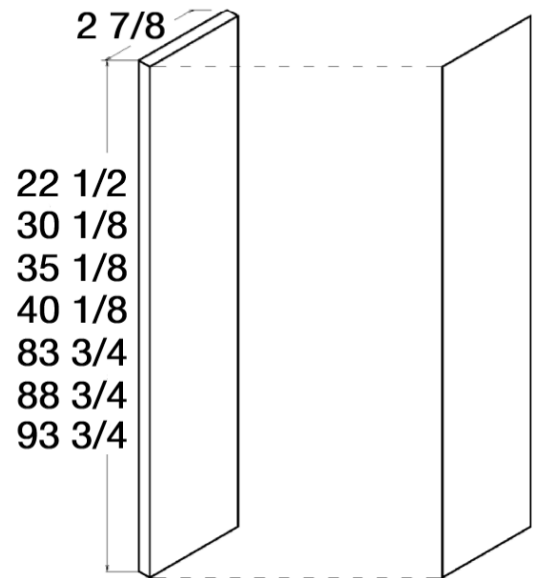

Fillers - 3" Filler Overlays

MODEL	COMPONENT	QTY	WIDTH	HEIGHT	DEPTH
OF323	FOL323	1	27/8	22 1/2	3/4
	WG-F323	1	27/8	22 1/2	3/4
OF330	FOL330	1	27/8	30 1/8	3/4
	WG-F330	1	27/8	30 1/8	3/4
OF335	FOL335	1	27/8	35 1/8	3/4
	WG-F335	1	27/8	35 1/8	3/4
OF340	FOL340	1	27/8	40 1/8	3/4
	WG-F340	1	27/8	40 1/8	3/4
OF384	FOL384	1	27/8	83 3/4	3/4
	WG-F384	1	27/8	83 3/4	3/4
OF389	FOL389	1	27/8	88 3/4	3/4
	WG-F389	1	27/8	88 3/4	3/4
OF394	FOL394	1	27/8	93 3/4	3/4
	WG-F394	1	27/8	93 3/4	3/4

- Edgebanded on all four edges