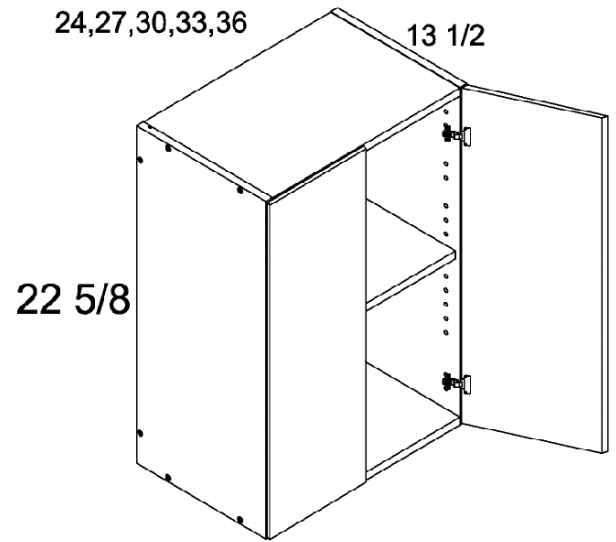

Wall Cabinets

22-5/8"H Double Door Wall Cabinets

MODEL	COMPONENT	QTY	WIDTH	HEIGHT	DEPTH
W2423	X-W2423	1	24	22$\frac{5}{8}$	13$\frac{1}{2}$
	D2423	1	11$\frac{7}{8}$	22$\frac{1}{2}$	$\frac{3}{4}$
W2723	X-W2723	1	27	22$\frac{5}{8}$	13$\frac{1}{2}$
	D2723	1	13$\frac{3}{8}$	22$\frac{1}{2}$	$\frac{3}{4}$
W3023	X-W3023	1	30	22$\frac{5}{8}$	13$\frac{1}{2}$
	D3023	1	14$\frac{7}{8}$	22$\frac{1}{2}$	$\frac{3}{4}$
W3323	X-W3323	1	33	22$\frac{5}{8}$	13$\frac{1}{2}$
	D3323	1	16$\frac{3}{8}$	22$\frac{1}{2}$	$\frac{3}{4}$
W3623	X-W3623	1	36	22$\frac{5}{8}$	13$\frac{1}{2}$
	D3623	1	17$\frac{7}{8}$	22$\frac{1}{2}$	$\frac{3}{4}$