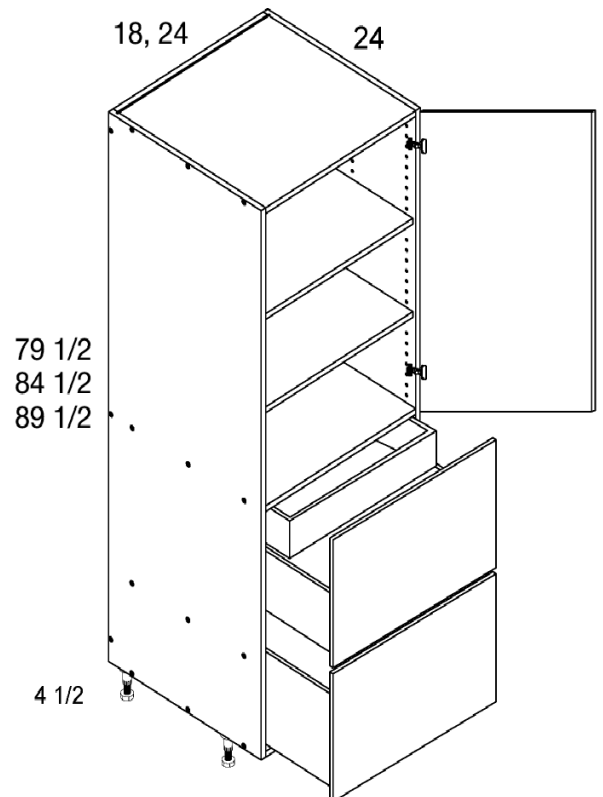

Tall One Door Two Drawer with One Inner Drawer Utility Cabinets

MODEL	COMPONENT	QTY	WIDTH	HEIGHT	DEPTH
T2DBID1884	X-T1884	1	18	79½	24
	D1849	1	17⅞	49	¾
	2DR18	1	17⅞	14⅞	¾
	WG-AS1824	1	16½	¾	22
	AMK18-550	1	16⅞	5	21⅞
	AMK18ID-550	1	16⅞	5	21⅞
	AMC18-550	1	16⅞	6¾	21⅞
T2DBID1889	X-T1889	1	18	84½	24
	D1854	1	17⅞	54	¾
	2DR18	1	17⅞	14⅞	¾
	WG-AS1824	1	16½	¾	22
	AMK18-550	1	16⅞	5	21⅞
	AMK18ID-550	1	16⅞	5	21⅞
	AMC18-550	1	16⅞	6¾	21⅞
T2DBID1894	X-T1894	1	18	89½	24
	D1859	1	17⅞	59⅞	¾
	2DR18	1	17⅞	14⅞	¾
	WG-AS1824	1	16½	¾	22
	AMK18-550	1	16⅞	5	21⅞
	AMK18ID-550	1	16⅞	5	21⅞
	AMC18-550	1	16⅞	6¾	21⅞