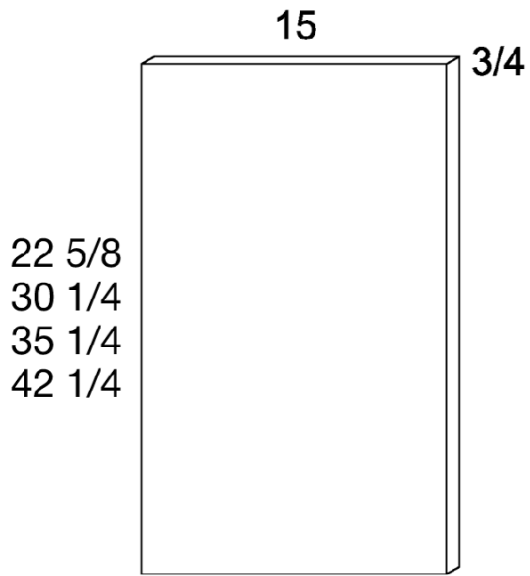

Fillers and Panels

Panels - Wall End Panel

MODEL	WIDTH	HEIGHT	DEPTH
WEP1523	15	22⁵/₈	³/₄
WEP1530	15	30¹/₄	³/₄
WEP1535	15	35¹/₄	³/₄
WEP1542	15	42¹/₄	³/₄

- Edgebanded on all four edges