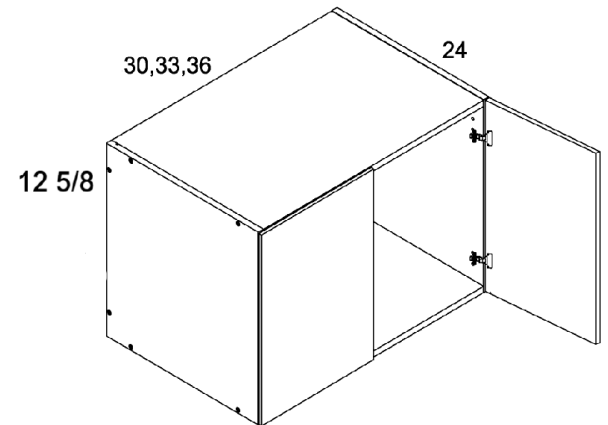

12-5/8"H x 24"D Double Door Wall Cabinets

MODEL	COMPONENT	QTY	WIDTH	HEIGHT	DEPTH
W301224	X-W301224	1	30	12$\frac{5}{8}$	24
	D3012	1	14$\frac{7}{8}$	12$\frac{1}{2}$	$\frac{3}{4}$
W331224	X-W331224	1	33	12$\frac{5}{8}$	24
	D3312	1	16$\frac{3}{8}$	12$\frac{1}{2}$	$\frac{3}{4}$
W361224	X-W361224	1	36	12$\frac{5}{8}$	24
	D3612	1	17$\frac{7}{8}$	12$\frac{1}{2}$	$\frac{3}{4}$