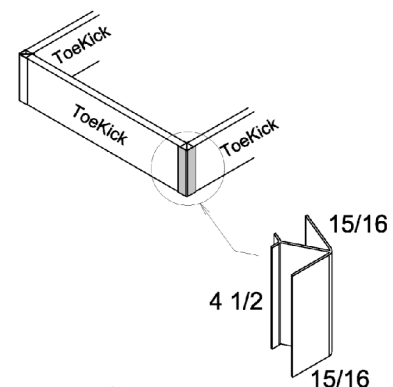

PVC Toe Kick Corner Connector

MODEL
CORNER-PVC

- Brushed Aluminum Finish