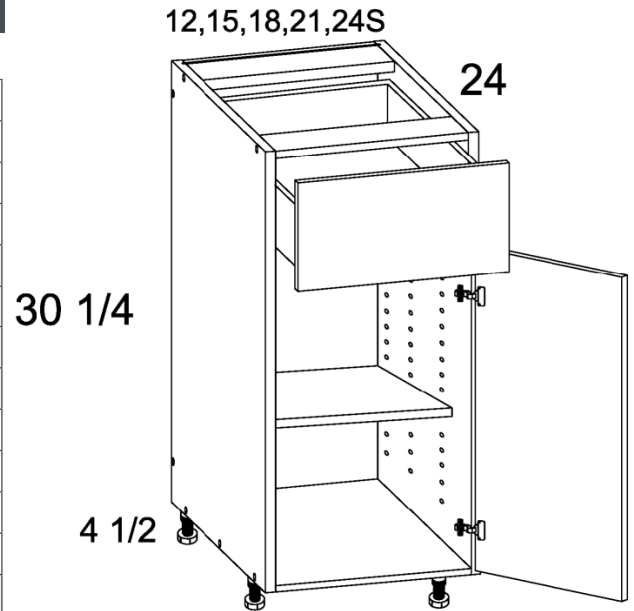

Base Cabinets

Single Door Single Drawer Bases

MODEL	COMPONENT	QTY	WIDTH	HEIGHT	DEPTH
B12	X-B12	1	12	30¼	24
	DD12	1	11⅞	22½	¾
			11⅞	7½	¾
	DDRK550	1	½	5	21⅝
B15	X-B15	1	15	30¼	24
	DD15	1	14⅞	22½	¾
			14⅞	7½	¾
	DDRK550	1	½	5	21⅝
B18	X-B18	1	18	30¼	24
	DD18	1	17⅞	22½	¾
			17⅞	7½	¾
	DDRK550	1	½	5	21⅝
B21	X-B21	1	21	30¼	24
	DD21	1	20⅞	22½	¾
			20⅞	7½	¾
	DDRK550	1	½	5	21⅝
B24S	X-B24	1	24	30¼	24
	DD24S	1	23⅞	22½	¾
			23⅞	7½	¾
	DDRK550	1	½	5	21⅝