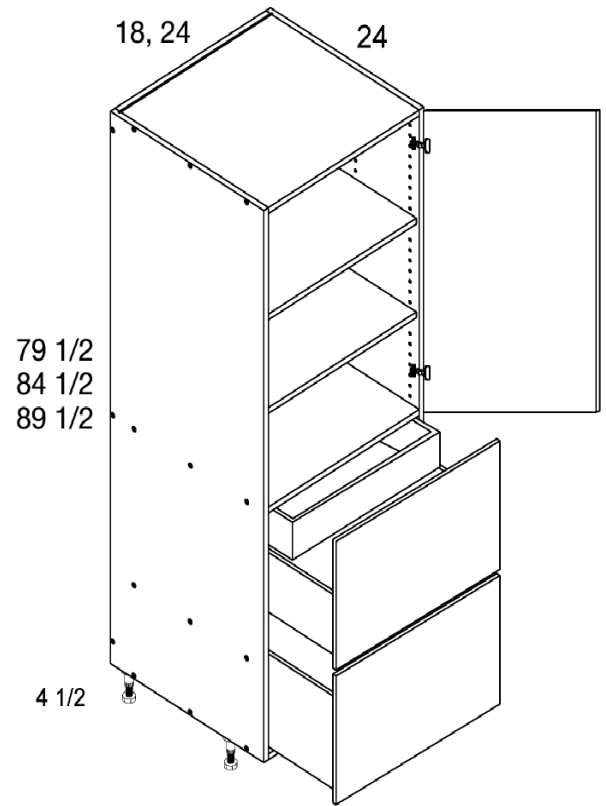

Tall Cabinets

Tall One Door Two Drawer with One Inner Drawer Utility Cabinets

MODEL	COMPONENT	QTY	WIDTH	HEIGHT	DEPTH
T2DBID2484	X-T2484	1	24	79½	24
	D2449S	1	23⅞	49	¾
	2DR24	1	23⅞	14⅞	¾
	WG-AS2424	1	22½	¾	22
	AMK24-550	1	22⅞	5	21⅞
	AMK24ID-550	1	22⅞	5	21⅞
	AMC24-550	1	22⅞	6¾	21⅞
T2DBID2489	X-T2489	1	24	84½	24
	D2454S	1	23⅞	54	¾
	2DR24	1	23⅞	14⅞	¾
	WG-AS2424	1	22½	¾	22
	AMK24-550	1	22⅞	5	21⅞
	AMK24ID-550	1	22⅞	5	21⅞
	AMC24-550	1	22⅞	6¾	21⅞
T2DBID2494	X-T2494	1	24	89½	24
	D2459S	1	23⅞	59½	¾
	2DR24	1	23⅞	14⅞	¾
	WG-AS2424	1	22½	¾	22
	AMK24-550	1	22⅞	5	21⅞
	AMK24ID-550	1	22⅞	5	21⅞
	AMC24-550	1	22⅞	6¾	21⅞