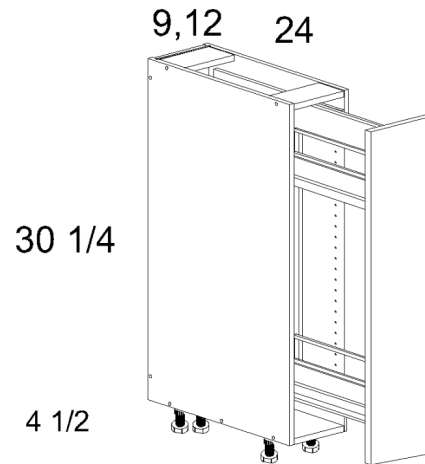

Base Cabinets

Full Height Door Bases with Organizer Pullout

MODEL	COMPONENT	QTY	WIDTH	HEIGHT	DEPTH
BPO9FH	X-BFH09	1	9	30¼	24
	D0930	1	8⅞	30⅞	¾
	UB09-PO	1	See Manufacturer Specs Below		
BPO12FH	X-BFH12	1	12	30¼	24
	D1230	1	11⅞	30⅞	¾
	UB12-PO	1	See Manufacturer Specs Below		

UB09-PO Manufacturer Specs

Rev-A-Shelf® (5322-BCSC-6-FOG)

- Weight Capacity: 110 lbs
- Weight Capacity: 110 lbs
- MCO: 7½" W x 25"H x 21¾"D
- Finish: Orion Grey MCO: 7½" W x 25"H x 21¾"D
- Finish: Orion Grey

UB12-PO Manufacturer Specs

Rev-A-Shelf® (5322-BCSC-9-FOG)

- Weight Capacity: 110 lbs
- MCO: 10½" W x 25"H x 21¾"D
- Finish: Orion Grey