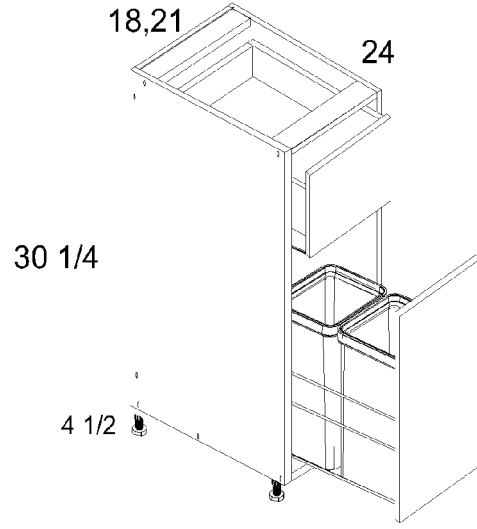

Base Cabinets

Single Door Single Drawer Bases with Double Trash Can Pullout					
MODEL	COMPONENT	QTY	WIDTH	HEIGHT	DEPTH
B18TCPO	X-B18	1	18	30¼	24
	DD18	1	17⅞	22½	¾
			17⅞	7½	¾
	DDRK550	1	½	5	21⅝
	UB1821-TCPO	1	See Manufacturer Specs Below		
B21TCPO	X-B21	1	21	30¼	24
	DD21	1	20⅞	22½	¾
			20⅞	7½	¾
	DDRK550	1	½	5	21⅝
	UB1821-TCPO	1	See Manufacturer Specs Below		

UB1821-TCPO Manufacturer Specs

Rev-A-Shelf® (53WC-1835SCDM-213)

- Weight Capacity: 90 lbs
- MCO: 11⅞" W x 20¼"H x 22⅞"D
- Finish: Orion Grey
- Trash Can Capacity: 35qt