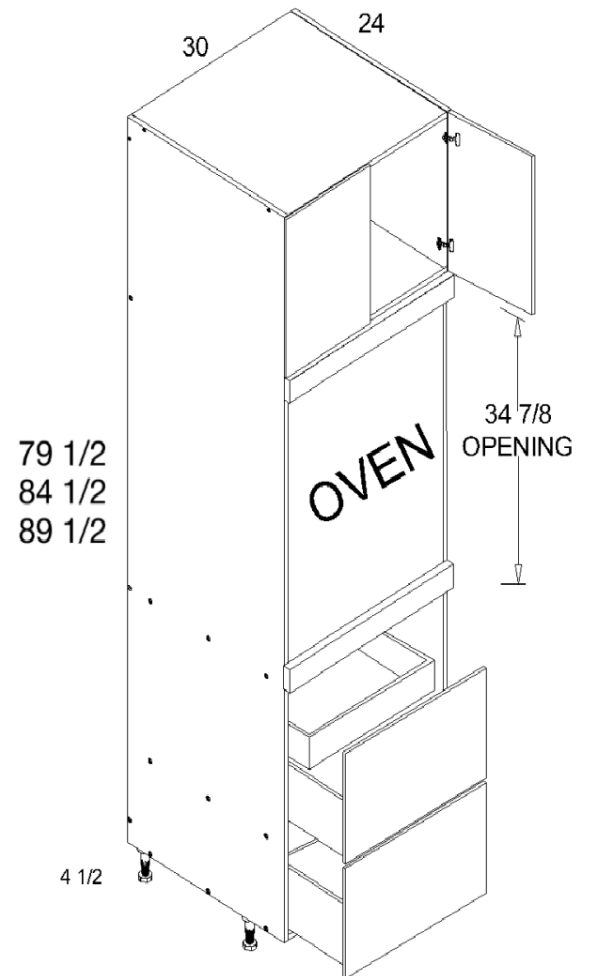

Tall Cabinets

Tall Single Oven Two Drawer One Inner Drawer Utility Cabinet

MODEL	COMPONENT	QTY	WIDTH	HEIGHT	DEPTH
T2DBID3084	X-T3084	1	30	79½	24
	D3012	1	14⅞	12½	¾
	2DR30	1	29⅞	14⅞	¾
	AF3006	1	30⅞	5⅞	¾
	AMK30-550	1	28⅞	5	21⅞
	AMK30ID-550	1	28⅞	5	21⅞
	AMC30-550	1	28⅞	6¾	21⅞
T2DBID3089	X-T3089	1	30	84½	24
	D3018	1	14⅞	17½	¾
	2DR30	1	29⅞	14⅞	¾
	AF3006	1	30⅞	5⅞	¾
	AMK30-550	1	28⅞	5	21⅞
	AMK30ID-550	1	28⅞	5	21⅞
	AMC30-550	1	28⅞	6¾	21⅞
T2DBID3094	X-T3094	1	30	89½	24
	D3023	1	14⅞	22½	¾
	2DR30	1	29⅞	14⅞	¾
	WG-AS3024	1	28½	¾	22
	AF3006	1	30⅞	5⅞	¾
	AMK30-550	1	28⅞	5	21⅞
	AMK30ID-550	1	28⅞	5	21⅞
	AMC30-550	1	28⅞	6¾	21⅞

TOS2DBID3094 contains upper shelves.