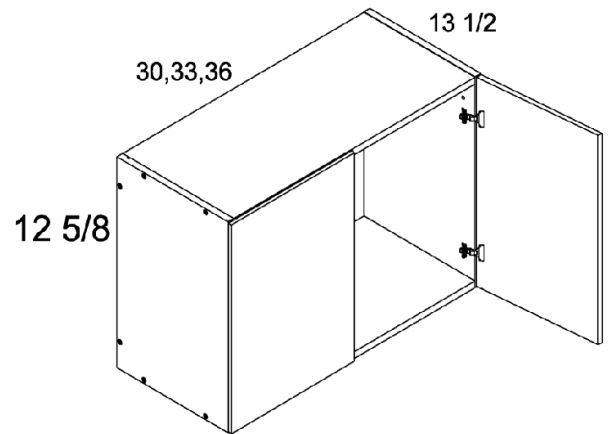

Wall Cabinets

12-5/8"H Double Door Wall Cabinets

MODEL	COMPONENT	QTY	WIDTH	HEIGHT	DEPTH
W3012	X-W3012	1	30	12$\frac{5}{8}$	13$\frac{1}{2}$
	D3012	1	14$\frac{7}{8}$	12$\frac{1}{2}$	$\frac{3}{4}$
W3312	X-W3312	1	33	12$\frac{5}{8}$	13$\frac{1}{2}$
	D3312	1	16$\frac{3}{8}$	12$\frac{1}{2}$	$\frac{3}{4}$
W3612	X-W3612	1	36	12$\frac{5}{8}$	13$\frac{1}{2}$
	D3612	1	17$\frac{7}{8}$	12$\frac{1}{2}$	$\frac{3}{4}$