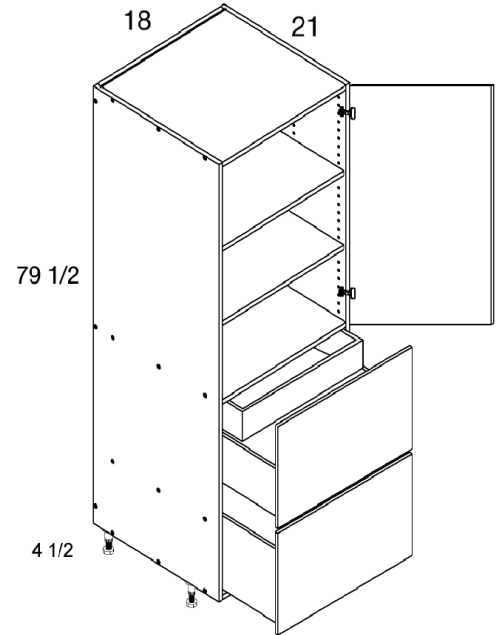

Vanity Cabinets

Tall One Door Two Drawer with One Inner Drawer Vanity Utility Cabinets

MODEL	COMPONENT	QTY	WIDTH	HEIGHT	DEPTH
VT2DBID1884	X-VT1884	1	18	79½	21
	2DR18	1	17⅞	14⅞	¾
	D1849	1	17⅞	49	¾
	WG-AS1821	1	16½	¾	19
	AMK18-450	1	16⅞	5	18⅞
	AMK18ID-450	1	16⅞	5	18⅞
	AMC18-450	1	16⅞	6¾	18⅞