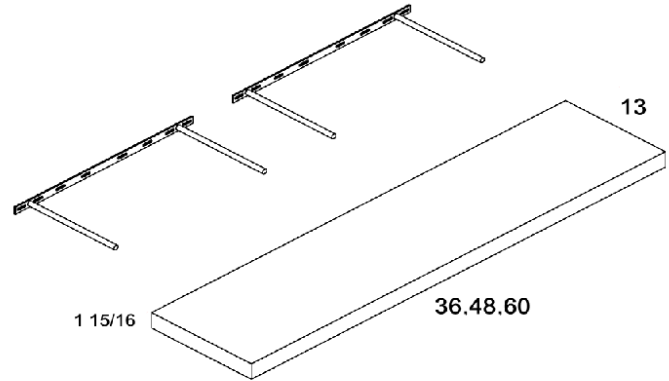

Accessories

Accessories - Floating Shelves

MODEL	WIDTH	HEIGHT	DEPTH
FS36	36	1$\frac{5}{16}$	13
FS48	48	1$\frac{5}{16}$	13
FS60	60	1$\frac{5}{16}$	13

- 36"W floating shelf only has one mounting bracket
- Recommended Max Weight: 25lbs