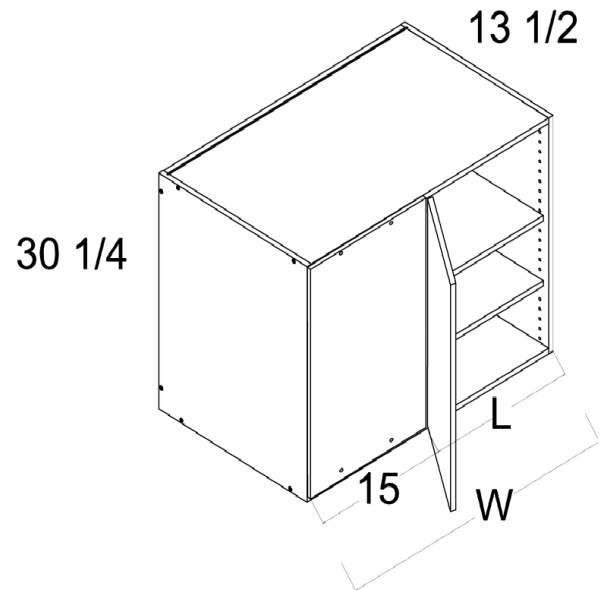

Wall Cabinets

30"H Wall Blind Corner Cabinets

MODEL	COMPONENT	QTY	WIDTH	HEIGHT	DEPTH
WBC24/2730	X-W2430	1	24	30¼	13½
	D0930	1	8⅞	30⅞	¾
	BL1530	1	15	30⅞	¾
	H90	2	--	--	--
WBC27/3030	X-W2730	1	27	30¼	13½
	D1230	1	11⅞	30⅞	¾
	BL1530	1	15	30⅞	¾
	H90	2	--	--	--
WBC30/3330	X-W3030	1	30	30¼	13½
	D1530	1	14⅞	30⅞	¾
	BL1530	1	15	30⅞	¾
	H90	2	--	--	--
WBC33/3630	X-W3330	1	33	30¼	13½
	D1830	2	17⅞	30⅞	¾
	BL1530	1	15	30⅞	¾
	H90	2	--	--	--
WBC36/3930	X-W3630	1	36	30¼	13½
	D2130	1	20⅞	30⅞	¾
	BL1530	1	15	30⅞	¾
	H90	2	--	--	--

Filler required to join adjacent cabinet (purchased separately)

CABINET PULL CHART

CABINET	MIN	MAX	CABINET	W	L
WBC24/2730	24	27	WBC24/2730	24	9
WBC27/3030	27	30	WBC27/3030	27	12
WBC30/3330	30	33	WBC30/3330	30	15
WBC33/3630	33	36	WBC33/3630	33	18
WBC36/3930	36	39	WBC36/3930	36	21