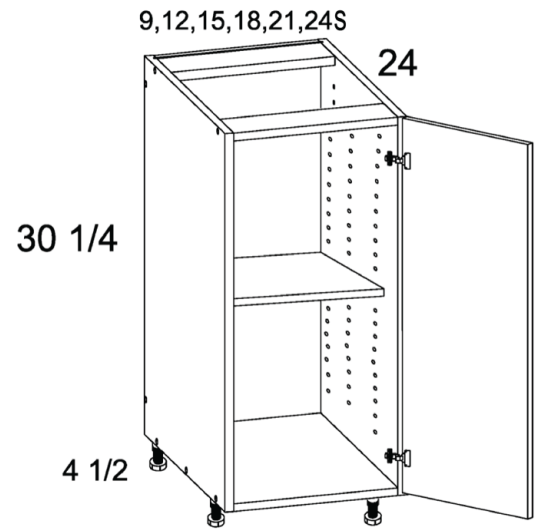

Base Cabinets

Full Height Single Door Bases

MODEL	COMPONENT	QTY	WIDTH	HEIGHT	DEPTH
BT9FH	X-BFH09	1	9	30¼	24
	D0930	1	8⅞	30⅞	¾
B12FH	X-BFH12	1	12	30¼	24
	D1230	1	11⅞	30⅞	¾
B15FH	X-BFH15	1	15	30¼	24
	D1530	1	14⅞	30⅞	¾
B18FH	X-BFH18	1	18	30¼	24
	D1830	1	17⅞	30⅞	¾
B21FH	X-BFH21	1	21	30¼	24
	D2130	1	20⅞	30⅞	¾
B24SFH	X-BFH24	1	24	30¼	24
	D2430	1	23⅞	30⅞	¾