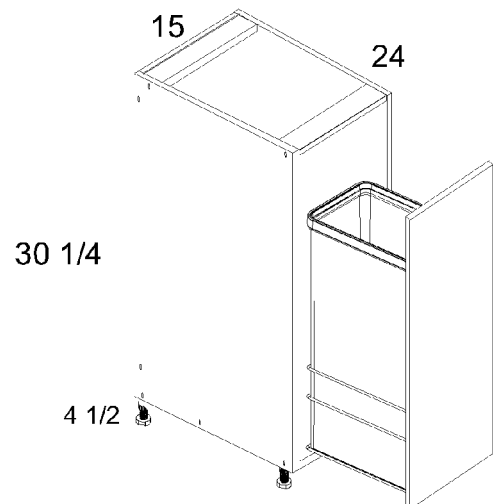

UB15FH-TCPO Manufacturer Specs

Rev-A-Shelf® (53WC-1550SCDM-113)

- Weight Capacity: 90 lbs
- MCO: 11⅞" W x 24"H x 22⅞"D
- Finish: Orion Grey
- Trash Can Capacity: 50qt