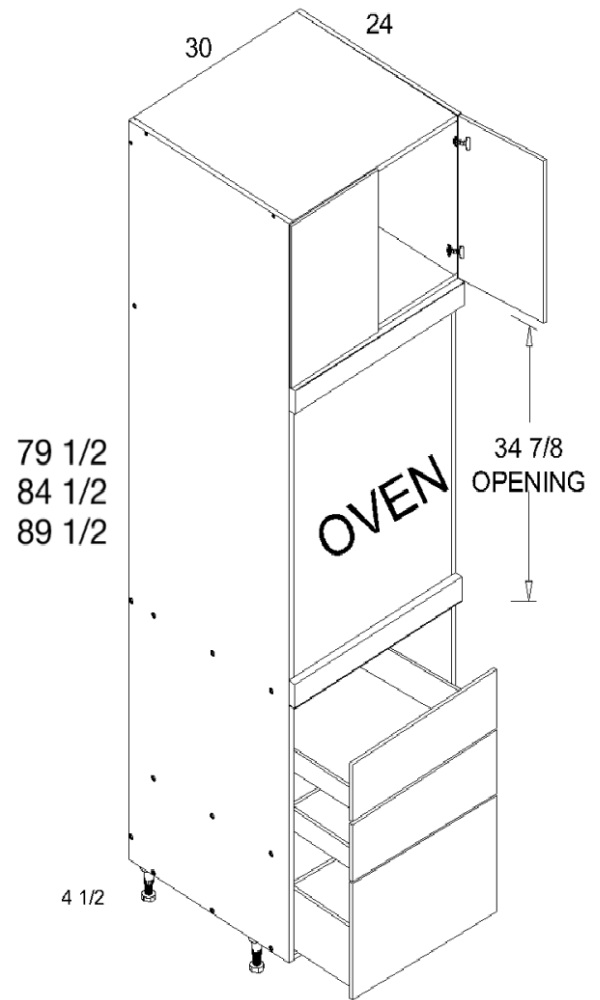

Tall Cabinets

Tall Single Oven Three Drawer Utility Cabinet

MODEL	COMPONENT	QTY	WIDTH	HEIGHT	DEPTH
T3DB3084	X-T3084	1	30	79½	24
	D3012	1	14⅞	12½	¾
	3DR30	1	29⅞	7½	¾
			29⅞	14⅞	¾
	AF3006	1	30⅞	5⅞	¾
	AMK30-550	2	28⅞	5	21⅞
AMC30-550	1	28⅞	6¾	21⅞	
T3DB3089	X-T3089	1	30	84½	24
	D3018	1	14⅞	17½	¾
	3DR30	1	29⅞	7½	¾
			29⅞	14⅞	¾
	AF3006	1	30⅞	5⅞	¾
	AMK30-550	2	28⅞	5	21⅞
AMC30-550	1	28⅞	6¾	21⅞	
T3DB3094	X-T3094	1	30	89½	24
	D3023	1	14⅞	22½	¾
	3DR30	1	29⅞	7½	¾
			29⅞	14⅞	¾
	WG-AS3024	1	28½	¾	22
	AF3006	1	30⅞	5⅞	¾
	AMK30-550	2	28⅞	5	21⅞
AMC30-550	1	28⅞	6¾	21⅞	

TOS3DB3094 contains upper shelves.