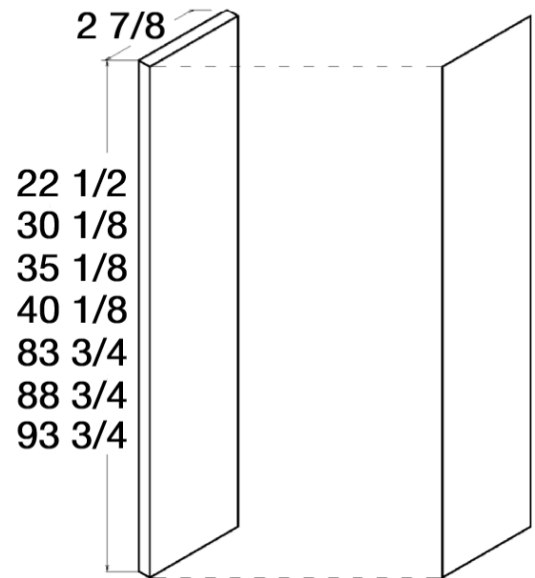

Fillers - 3" Filler Overlays

MODEL	COMPONENT	QTY	WIDTH	HEIGHT	DEPTH
OF323	FOL323	1	2$\frac{1}{8}$	22$\frac{1}{2}$	$\frac{3}{4}$
	WG-F323	1	2$\frac{1}{8}$	22$\frac{1}{2}$	$\frac{3}{4}$
OF330	FOL330	1	2$\frac{1}{8}$	30$\frac{1}{8}$	$\frac{3}{4}$
	WG-F330	1	2$\frac{1}{8}$	30$\frac{1}{8}$	$\frac{3}{4}$
OF335	FOL335	1	2$\frac{1}{8}$	35$\frac{1}{8}$	$\frac{3}{4}$
	WG-F335	1	2$\frac{1}{8}$	35$\frac{1}{8}$	$\frac{3}{4}$
OF340	FOL340	1	2$\frac{1}{8}$	40$\frac{1}{8}$	$\frac{3}{4}$
	WG-F340	1	2$\frac{1}{8}$	40$\frac{1}{8}$	$\frac{3}{4}$
OF384	FOL384	1	2$\frac{1}{8}$	83$\frac{3}{4}$	$\frac{3}{4}$
	WG-F384	1	2$\frac{1}{8}$	83$\frac{3}{4}$	$\frac{3}{4}$
OF389	FOL389	1	2$\frac{1}{8}$	88$\frac{3}{4}$	$\frac{3}{4}$
	WG-F389	1	2$\frac{1}{8}$	88$\frac{3}{4}$	$\frac{3}{4}$
OF394	FOL394	1	2$\frac{1}{8}$	93$\frac{3}{4}$	$\frac{3}{4}$
	WG-F394	1	2$\frac{1}{8}$	93$\frac{3}{4}$	$\frac{3}{4}$

• Edgebanded on all four edges