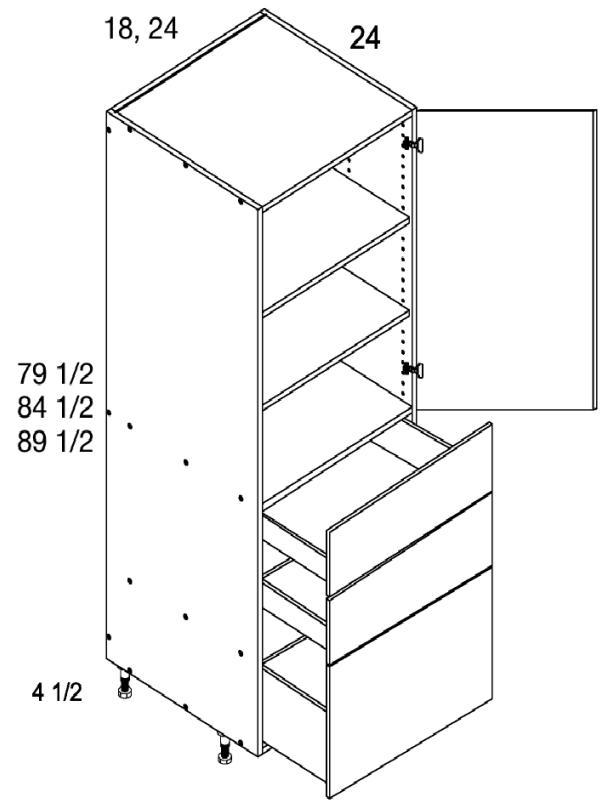

Tall Cabinets

Tall One Door Three Drawer Utility Cabinets

MODEL	COMPONENT	QTY	WIDTH	HEIGHT	DEPTH
T3DB2484	X-T2484	1	24	79½	24
	D2449S	1	23¾	49	¾
	3DR24	1	23¾	7½	¾
			23¾	14⅞	¾
	WG-AS2424	1	22½	¾	22
	AMK24-550	2	22½	5	21⅞
AMC24-550	1	22½	6¾	21⅞	
T3DB2489	X-T2489	1	24	84½	24
	D2454S	1	23¾	54	¾
	3DR24	1	23¾	7½	¾
			23¾	14⅞	¾
	WG-AS2424	1	22½	¾	22
	AMK24-550	2	22½	5	21⅞
AMC24-550	1	22½	6¾	21⅞	
T3DB2494	X-T2494	1	24	89½	24
	D2459S	1	23¾	59½	¾
	3DR24	1	23¾	7½	¾
			23¾	14⅞	¾
	WG-AS2424	1	22½	¾	22
	AMK24-550	2	22½	5	21⅞
AMC24-550	1	22½	6¾	21⅞