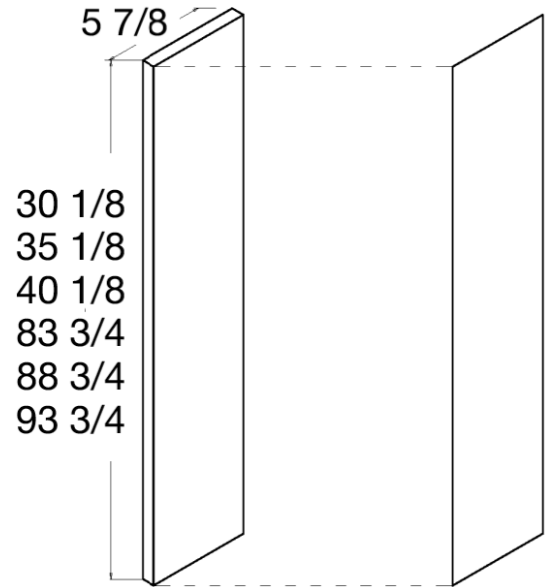

• Edgebanded on all four edges

Panels - Base End Panel

MODEL	WIDTH	HEIGHT	DEPTH
BEP2536	25 $\frac{5}{16}$	35 $\frac{1}{4}$	$\frac{3}{4}$

• Edgebanded on all four edges

Panels - Long End Panel

MODEL	WIDTH	HEIGHT	DEPTH
BP9642	96	42	$\frac{3}{4}$