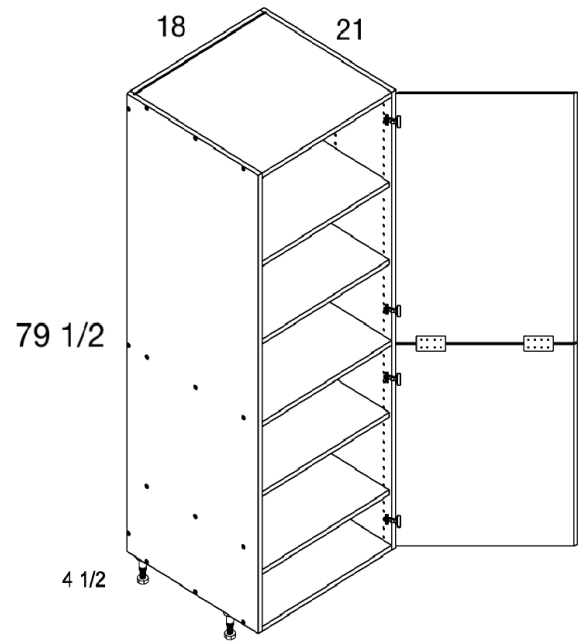

Vanity Cabinets

Tall Two Door Vanity Utility Cabinets

MODEL	COMPONENT	QTY	WIDTH	HEIGHT	DEPTH
VT1884	X-VT1884	1	18	79½	21
	D1830	1	17⅞	30⅞	¾
	D1849	1	17⅞	49	¾
	WG-AS1821	2	16½	¾	19