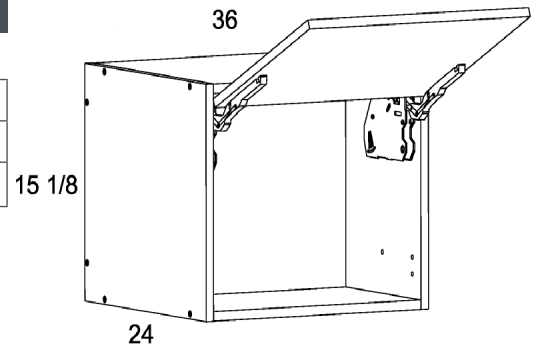

Wall Cabinets

15-1/8"H Blum Aventos Flip Up Door Wall Cabinets

MODEL	COMPONENT	QTY	WIDTH	HEIGHT	DEPTH
WFD361524-BLUM	X-W361524	1	36	15$\frac{1}{8}$	24
	DH3615	1	35$\frac{7}{8}$	15	$\frac{3}{4}$
	HK2500	1	PF 930-2800