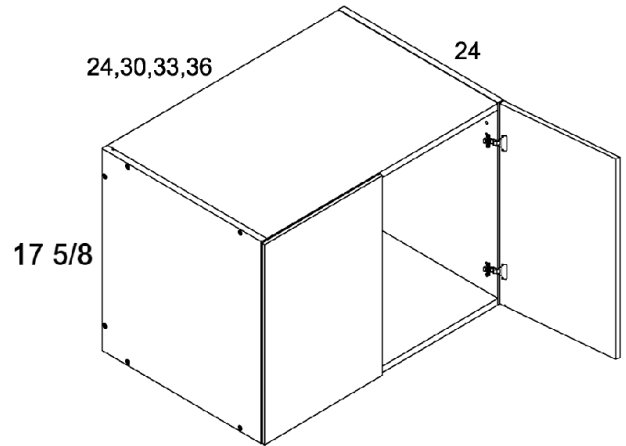

Wall Cabinets

17-5/8"H x 24"D Double Door Wall Cabinets

MODEL	COMPONENT	QTY	WIDTH	HEIGHT	DEPTH
W241824	X-W241824	1	24	17$\frac{5}{8}$	24
	D2418	1	11$\frac{1}{8}$	17$\frac{1}{2}$	$\frac{3}{4}$
W301824	X-W301824	1	30	17$\frac{5}{8}$	24
	D3018	1	14$\frac{7}{8}$	17$\frac{1}{2}$	$\frac{3}{4}$
W331824	X-W331824	1	33	17$\frac{5}{8}$	24
	D3318	1	16$\frac{3}{8}$	17$\frac{1}{2}$	$\frac{3}{4}$
W361824	X-W361824	1	36	17$\frac{5}{8}$	24
	D3618	1	17$\frac{7}{8}$	17$\frac{1}{2}$	$\frac{3}{4}$