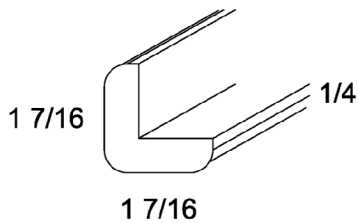

Mouldings

Outside Corner Moulding

MODEL	WIDTH	HEIGHT	DEPTH
OCM	96	1 7/16	1 7/16