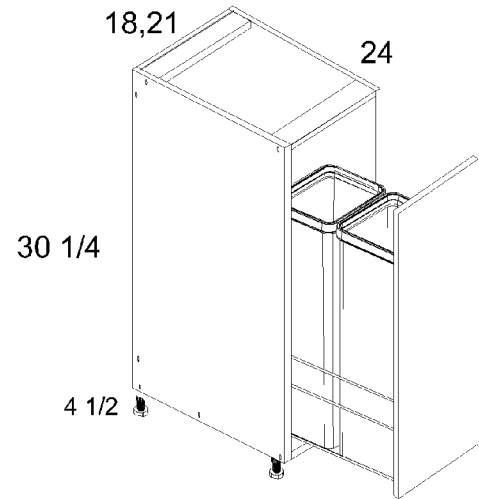

Base Cabinets

Full Height Door Base with Double Trash Can Pullout

MODEL	COMPONENT	QTY	WIDTH	HEIGHT	DEPTH
B18FHTCPO	X-BFH18	1	9	30¼	24
	D1830	1	8⅞	30⅞	¾
	UB1821FH-TCPO	1	See Manufacturer Specs Below		
B21FHTCPO	X-BFH21	1	12	30¼	24
	D2130	1	11⅞	30⅞	¾
	UB1821FH-TCPO	1	See Manufacturer Specs Below		

UB1821FH-TCPO Manufacturer Specs

Rev-A-Shelf® (53WC-2150SCDM-213)

- Weight Capacity: 90 lbs
- MCO: 11⅞" W x 24"H x 22⅞"D
- Finish: Orion Grey
- Trash Can Capacity: 50qt