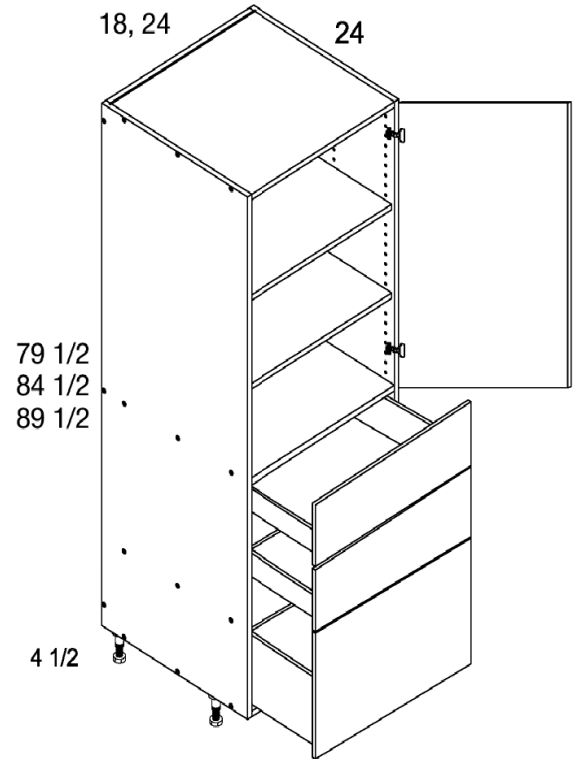

Tall Cabinets

Tall One Door Three Drawer Utility Cabinets

MODEL	COMPONENT	QTY	WIDTH	HEIGHT	DEPTH
T3DB1884	X-T1884	1	18	79½	24
	D1849	1	17⅞	49	¾
	3DR18	1	17⅞	7½	¾
			17⅞	14⅞	¾
	WG-AS1824	1	16½	¾	22
	AMK18-550	2	16⅞	5	21⅝
AMC18-550	1	16⅞	6¾	21⅝	
T3DB1889	X-T1889	1	18	84½	24
	D1854	1	17⅞	54	¾
	3DR18	1	17⅞	7½	¾
			17⅞	14⅞	¾
	WG-AS1824	1	16½	¾	22
	AMK18-550	2	16⅞	5	21⅝
AMC18-550	1	16⅞	6¾	21⅝	
T3DB1894	X-T1884	1	18	89½	24
	D1859	1	17⅞	59	¾
	3DR18	1	17⅞	7½	¾
			17⅞	14⅞	¾
	WG-AS1824	1	16½	¾	22
	AMK18-550	2	16⅞	5	21⅝
AMC18-550	1	16⅞	6¾	21⅝