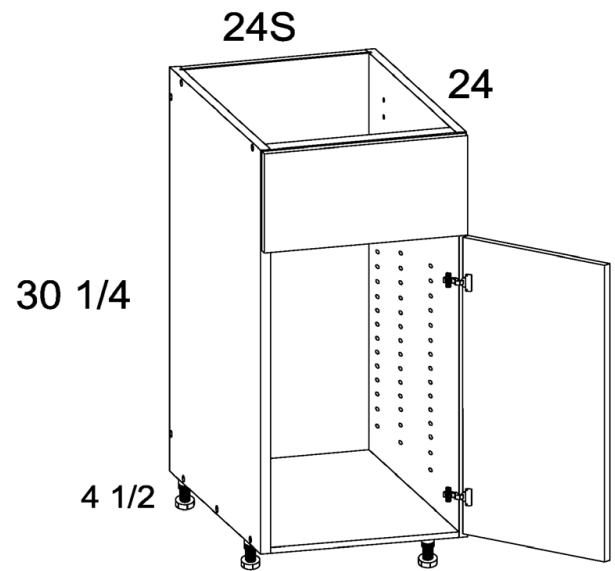

Base Cabinets

Single Door Single False Drawer Front Sink Base

MODEL	COMPONENT	QTY	WIDTH	HEIGHT	DEPTH
SB24S	X-SB24	1	24	30¼	24
	DD24S	1	23⅞	22½	¾
			23⅞	7½	¾