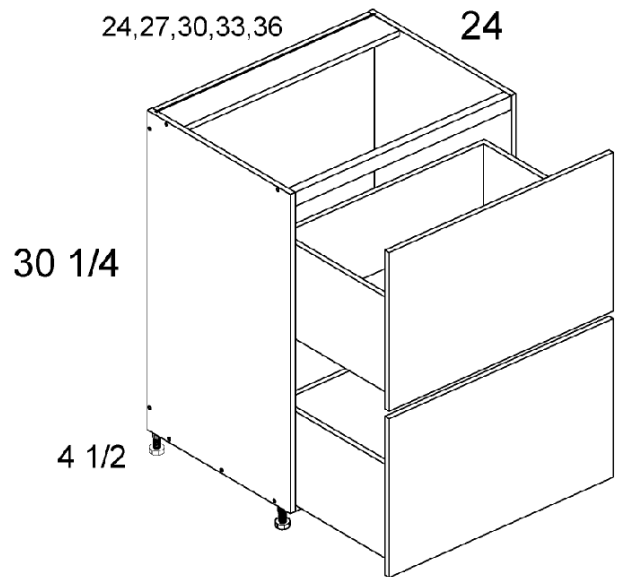

Two Drawer Range Bases

MODEL	COMPONENT	QTY	WIDTH	HEIGHT	DEPTH
RB2DB24	X-DB24	1	24	30¼	24
	2DR24	1	23⅞	14⅞	¾
	DDRC550	2	½	6¾	21⅝
RB2DB27	X-DB27	1	27	30¼	24
	2DR27	1	26⅞	14⅞	¾
	DDRC550	2	½	6¾	21⅝
RB2DB30	X-DB30	1	30	30¼	24
	2DR30	1	29⅞	14⅞	¾
	DDRC550	2	½	6¾	21⅝
RB2DB33	X-DB33	1	33	30¼	24
	2DR33	1	32⅞	14⅞	¾
	DDRC550	2	½	6¾	21⅝
RB2DB36	X-DB36	1	36	30¼	24
	2DR36	1	35⅞	14⅞	¾
	DDRC550	2	½	6¾	21⅝