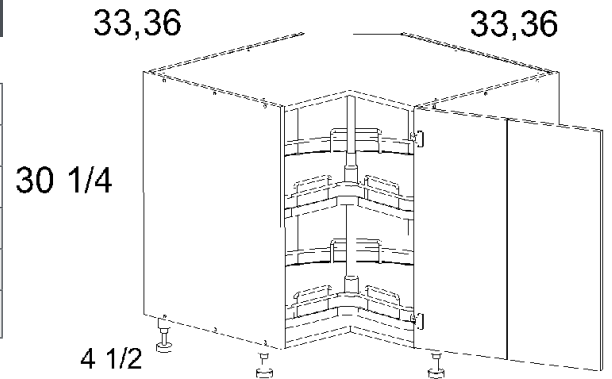

Base Cabinets

Base Easy Reach Cabinets with Lazy Susan Mechanism

MODEL	COMPONENT	QTY	WIDTH	HEIGHT	DEPTH
LSB33	X-BER33	1	33	30¼	24
	DER33	1	8⅞	30⅞	¾
	ULSB33KIT	1	21⅞	¾	23¼
BER36	X-BER36	1	27	30¼	24
	DER36	1	11⅞	30⅞	¾
	UBER36-Tray	1	24⅞	¾	23¼