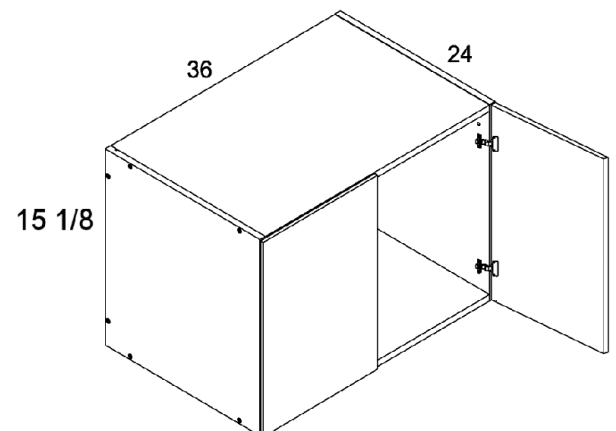

15-1/8"H x 24"D Double Door Wall Cabinet

MODEL	COMPONENT	QTY	WIDTH	HEIGHT	DEPTH
W361524	X-W361524	1	36	15$\frac{1}{8}$	24
	D3615	1	17$\frac{7}{8}$	15	$\frac{3}{4}$