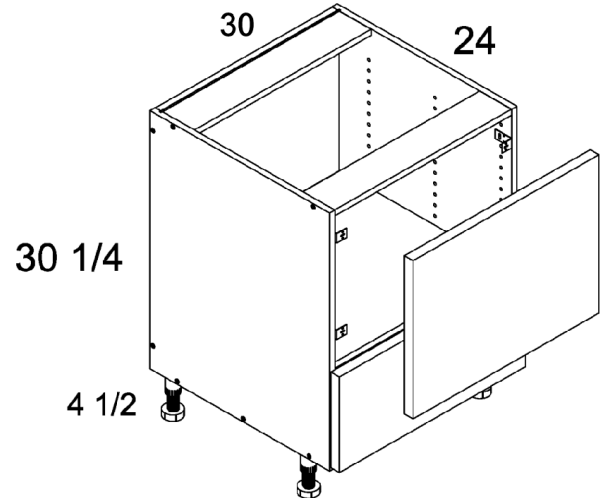

Base Microwave Cabinet

MODEL	COMPONENT	QTY	WIDTH	HEIGHT	DEPTH
BMW30	X-BFH30	1	30	30¼	24
	DM3019	1	29⅞	18¾	¾
	DR3011	1	29⅞	11½	¾
	AMC30-550	1	28⅞	6¾	21⅞