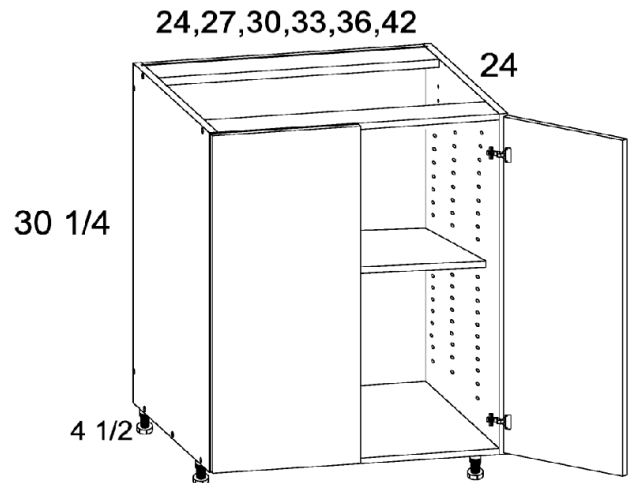

UB1821FH-TCPO Manufacturer Specs

Rev-A-Shelf® (53WC-2150SCDM-213)

- Weight Capacity: 90 lbs
- MCO: 11⅞" W x 24"H x 22⅞"D
- Finish: Orion Grey
- Trash Can Capacity: 50qt

Full Height Two Door Bases

MODEL	COMPONENT	QTY	WIDTH	HEIGHT	DEPTH
B24FH	X-BFH24	1	24	30¼	24
	D1230	2	11⅞	30⅞	¾
B27FH	X-BFH27	1	27	30¼	24
	D1330	2	13⅞	30⅞	¾
B30FH	X-BFH30	1	30	30¼	24
	D1530	2	14⅞	30⅞	¾
B33FH	X-BFH33	1	33	30¼	24
	D1630	2	16⅞	30⅞	¾
B36FH	X-BFH36	1	36	30¼	24
	D1830	2	17⅞	30⅞	¾
B42FH	X-BFH42	1	42	30¼	24
	D2130	2	20⅞	30⅞	¾