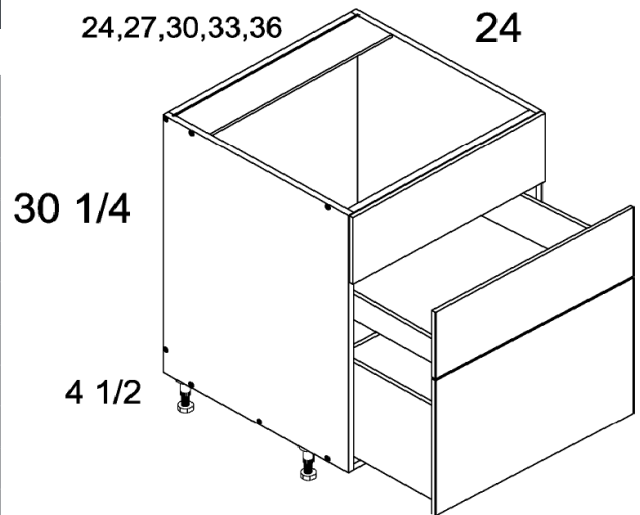

Base Cabinets

Two Drawer One False Drawer Front Range Bases

MODEL	COMPONENT	QTY	WIDTH	HEIGHT	DEPTH
RB3DB24	X-DB24	1	24	30$\frac{1}{4}$	24
	3DR24	1	23$\frac{7}{8}$	7$\frac{1}{2}$	$\frac{3}{4}$
			23$\frac{7}{8}$	14$\frac{7}{8}$	$\frac{3}{4}$
	DDRK550	1	$\frac{1}{2}$	5	21$\frac{5}{8}$
DDRC550	1	$\frac{1}{2}$	6$\frac{3}{4}$	21$\frac{5}{8}$	
RB3DB27	X-DB27	1	27	30$\frac{1}{4}$	24
	3DR27	1	26$\frac{7}{8}$	7$\frac{1}{2}$	$\frac{3}{4}$
			26$\frac{7}{8}$	14$\frac{7}{8}$	$\frac{3}{4}$
	DDRK550	1	$\frac{1}{2}$	5	21$\frac{5}{8}$
DDRC550	1	$\frac{1}{2}$	6$\frac{3}{4}$	21$\frac{5}{8}$	
RB3DB30	X-DB30	1	30	30$\frac{1}{4}$	24
	3DR30	1	29$\frac{7}{8}$	7$\frac{1}{2}$	$\frac{3}{4}$
			29$\frac{7}{8}$	14$\frac{7}{8}$	$\frac{3}{4}$
	DDRK550	1	$\frac{1}{2}$	5	21$\frac{5}{8}$
DDRC550	1	$\frac{1}{2}$	6$\frac{3}{4}$	21$\frac{5}{8}$	
RB3DB33	X-DB33	1	33	30$\frac{1}{4}$	24
	3DR33	1	32$\frac{7}{8}$	7$\frac{1}{2}$	$\frac{3}{4}$
			32$\frac{7}{8}$	14$\frac{7}{8}$	$\frac{3}{4}$
	DDRK550	1	$\frac{1}{2}$	5	21$\frac{5}{8}$
DDRC550	1	$\frac{1}{2}$	6$\frac{3}{4}$	21$\frac{5}{8}$	
RB3DB36	X-DB36	1	36	30$\frac{1}{4}$	24
	3DR36	1	35$\frac{7}{8}$	7$\frac{1}{2}$	$\frac{3}{4}$
			35$\frac{7}{8}$	14$\frac{7}{8}$	$\frac{3}{4}$
	DDRK550	1	$\frac{1}{2}$	5	21$\frac{5}{8}$
DDRC550	1	$\frac{1}{2}$	6$\frac{3}{4}$	21$\frac{5}{8}$