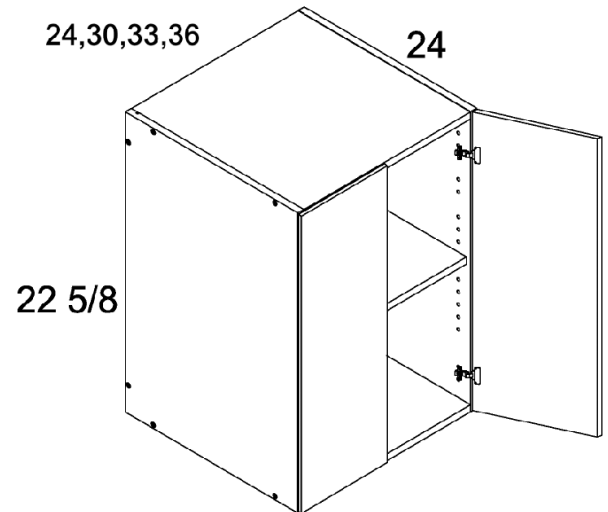

22-5/8"H x 24"D Double Door Wall Cabinets

MODEL	COMPONENT	QTY	WIDTH	HEIGHT	DEPTH
W242324	X-W242324	1	24	22$\frac{5}{8}$	24
	D2423	1	11$\frac{1}{8}$	22$\frac{1}{2}$	$\frac{3}{4}$
W302324	X-W302324	1	30	22$\frac{5}{8}$	24
	D3023	1	14$\frac{7}{8}$	22$\frac{1}{2}$	$\frac{3}{4}$
W332324	X-W332324	1	33	22$\frac{5}{8}$	24
	D3323	1	16$\frac{3}{8}$	22$\frac{1}{2}$	$\frac{3}{4}$
W362324	X-W362324	1	36	22$\frac{5}{8}$	24
	D3623	1	17$\frac{7}{8}$	22$\frac{1}{2}$	$\frac{3}{4}$