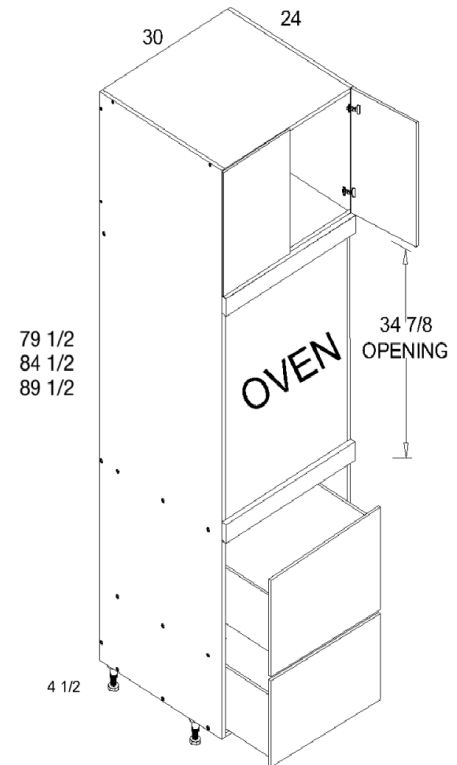

Tall Cabinets

Tall Single Oven Two Drawer Utility Cabinet

MODEL	COMPONENT	QTY	WIDTH	HEIGHT	DEPTH
TOS2DB3084	X-T3084	1	30	79½	24
	D3012	1	14⅞	12½	¾
	2DR30	1	29⅞	14⅞	¾
	AF3006	1	30½	5⅞	¾
	AMC30-550	2	28⅞	6¾	21⅞
TOS2DB3089	X-T3089	1	30	84½	24
	D3018	1	14⅞	17½	¾
	2DR30	1	29⅞	14⅞	¾
	AF3006	1	30½	5⅞	¾
	AMC30-550	2	28⅞	6¾	21⅞
TOS2DB3094	X-T3094	1	30	89½	24
	D3023	1	14⅞	22½	¾
	2DR30	1	29⅞	14⅞	¾
	WG-AS3024	1	28½	¾	22
	AF3006	1	30½	5⅞	¾
	AMC30-550	2	28⅞	6¾	21⅞

TOS2DB3094 contains upper shelves.