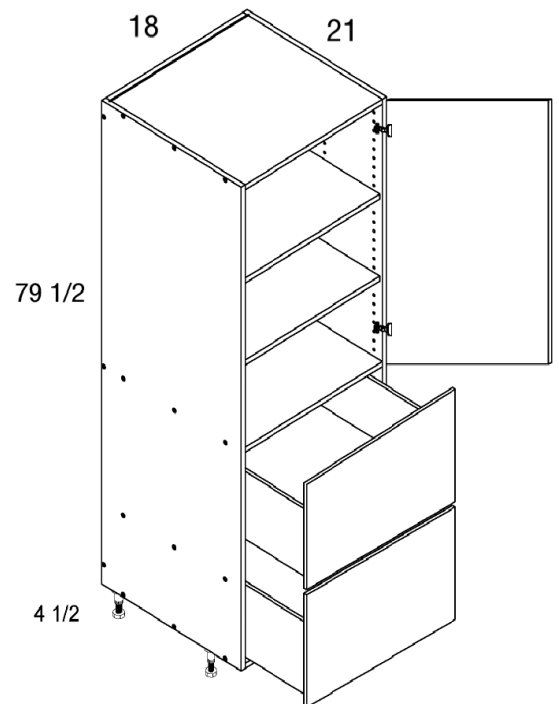

Tall One Door Two Drawer Vanity Utility Cabinets

MODEL	COMPONENT	QTY	WIDTH	HEIGHT	DEPTH
VT2DB1884	X-VT1884	1	18	79½	21
	2DR18	1	17⅞	14⅞	¾
	D1849	1	17⅞	49	¾
	WG-AS1821	1	16½	¾	19
	AMC18-450	2	16⅞	6¾	18⅞