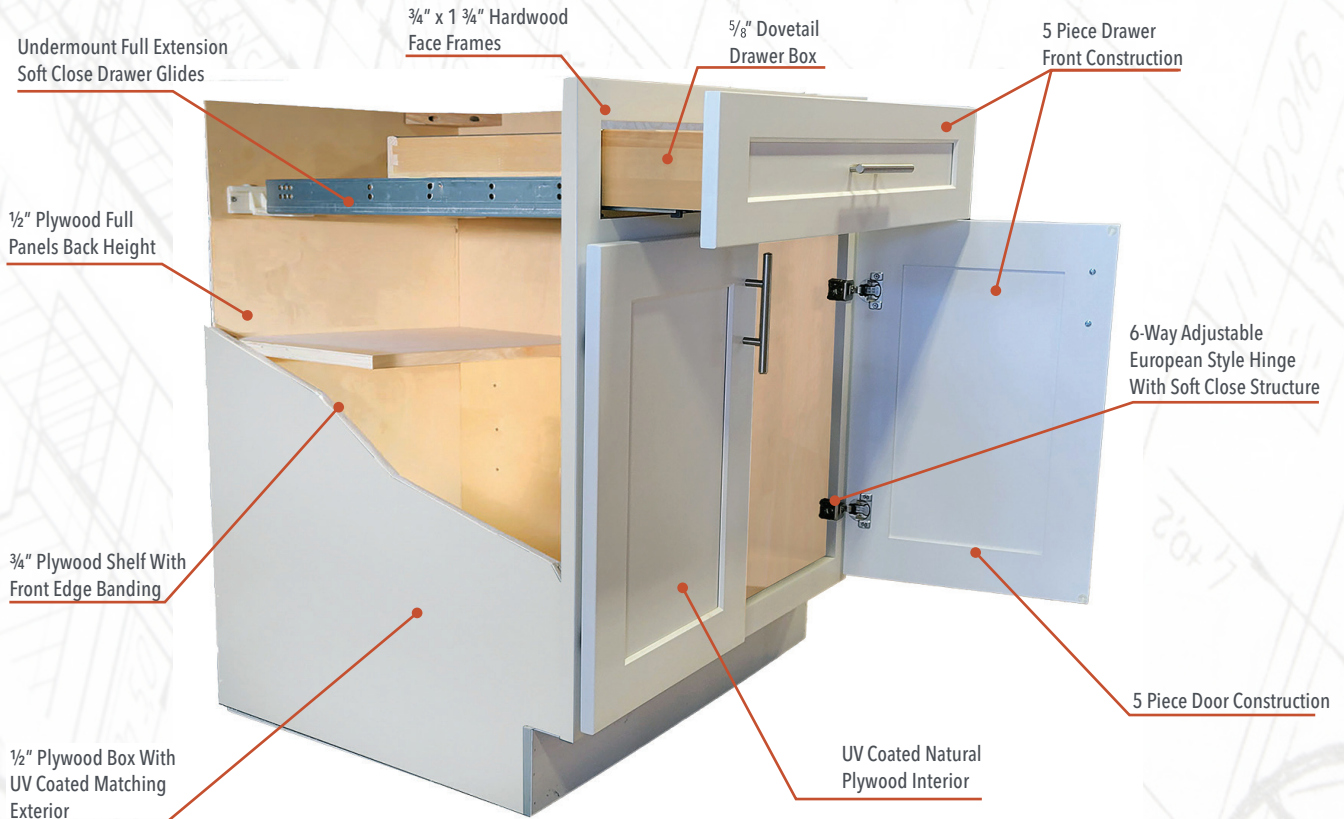

## PRODUCT DETAILS

- 1/2" PLYWOOD BOX WITH MATCHING EXTERIOR
- FULL EXTENSION SOFT-CLOSE DRAWER GLIDES
- EXPANSIVE CABINET AND ACCESSORY SKU AVAILABILITY
- TRADITIONAL AND CONTEMPORARY DOOR STYLES
- CARB2 COMPLIANT