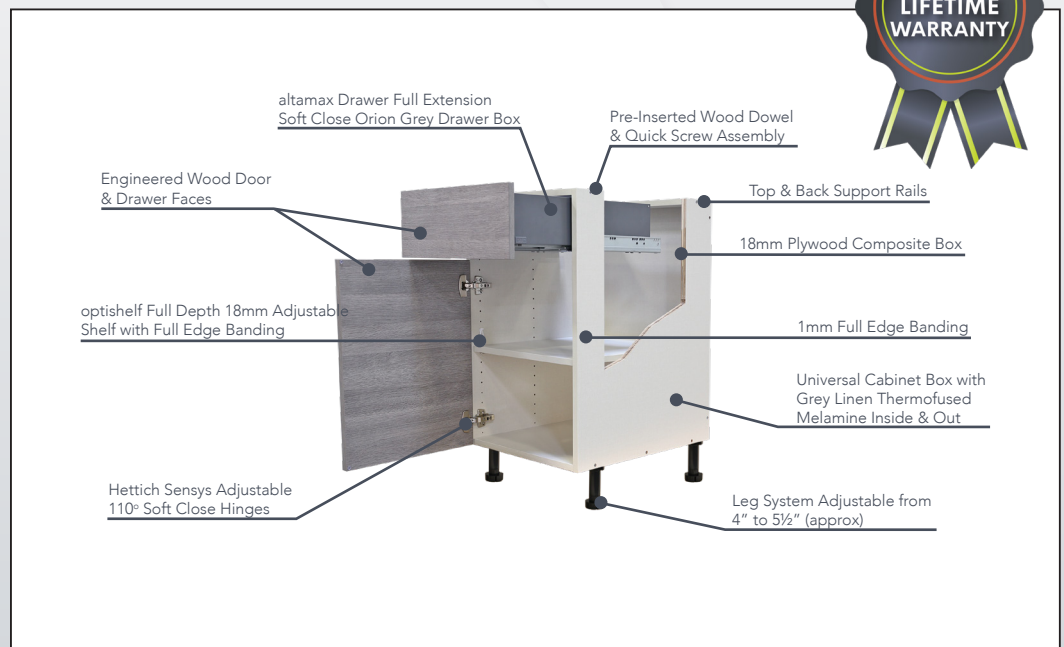

CABINETCORP™

TEMPO WHITE PRAIRIE

SPECIFICATIONS

- Horizontal Textured Melamine White Woodgrain Engineered Wood Door and Drawer Faces
- White Grey Linen Thermofused Melamine Carcass with Matching Interior
- Full Depth 18mm Adjustable Shelf with Full Edge Banding
- 18mm Plywood Composite Box
- Hettich Sensys Adjustable 110° Soft-Close Hinges
- Adjustable Black Leg Support Included
- Altamax Full Extension Soft-Close Orion Grey Drawer Box

The team at CabinetCorp brings you 30-plus years of combined experience and knowledge supplying finished wood products to the construction and home building industry.

Our in-house Consultants are available for any questions you might have during regular business hours, Eastern Standard Time. Call (855) 216-7970, or just click our online "chat" button at www.CabinetCorp.com.