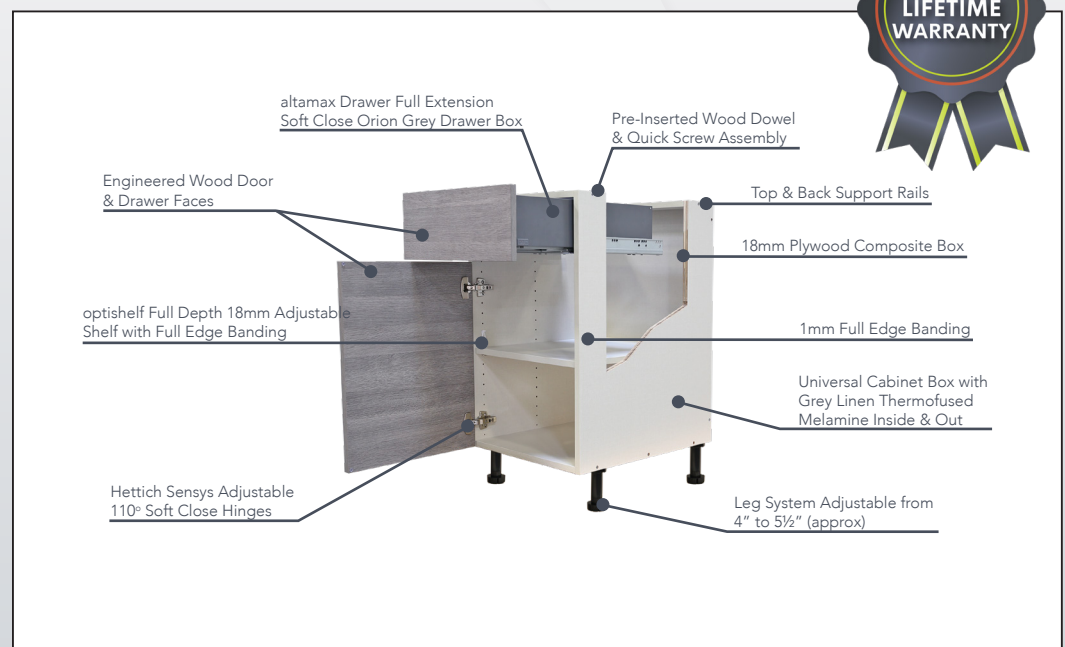

Our in-house Consultants are available for any questions you might have during regular business hours, Eastern Standard Time. Call (855) 216-7970, or just click our online "chat" button at www.CabinetCorp.com.