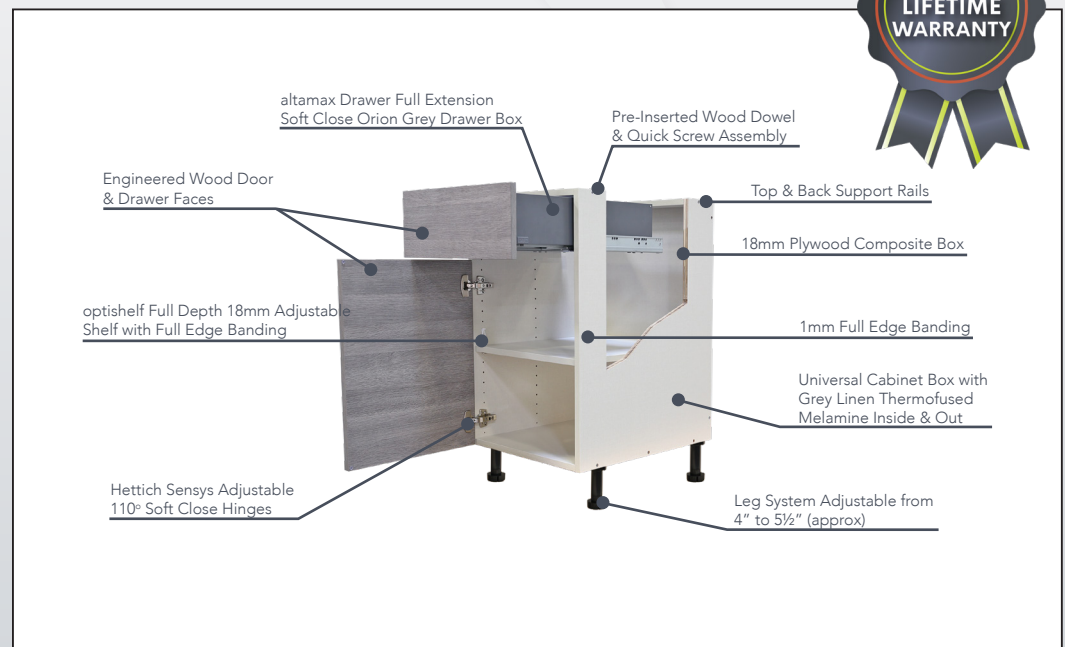

CABINETCORP™

TEMPO DARK WILDERNESS

SPECIFICATIONS

- Horizontal Textured Melamine Dark Brown Woodgrain Engineered Wood Door and Drawer Faces
- White Grey Linen Thermofused Melamine Carcass with Matching Interior
- Full Depth 18mm Adjustable Shelf with Full Edge Banding
- 18mm Plywood Composite Box
- Hettich Sensys Adjustable 110° Soft-Close Hinges
- Adjustable Black Leg Support Included
- Altamax Full Extension Soft-Close Orion Grey Drawer Box

The team at CabinetCorp brings you 30-plus years of combined experience and knowledge supplying finished wood products to the construction and home building industry.

Our in-house Consultants are available for any questions you might have during regular business hours, Eastern Standard Time. Call (855) 216-7970, or just click our online "chat" button at www.CabinetCorp.com.