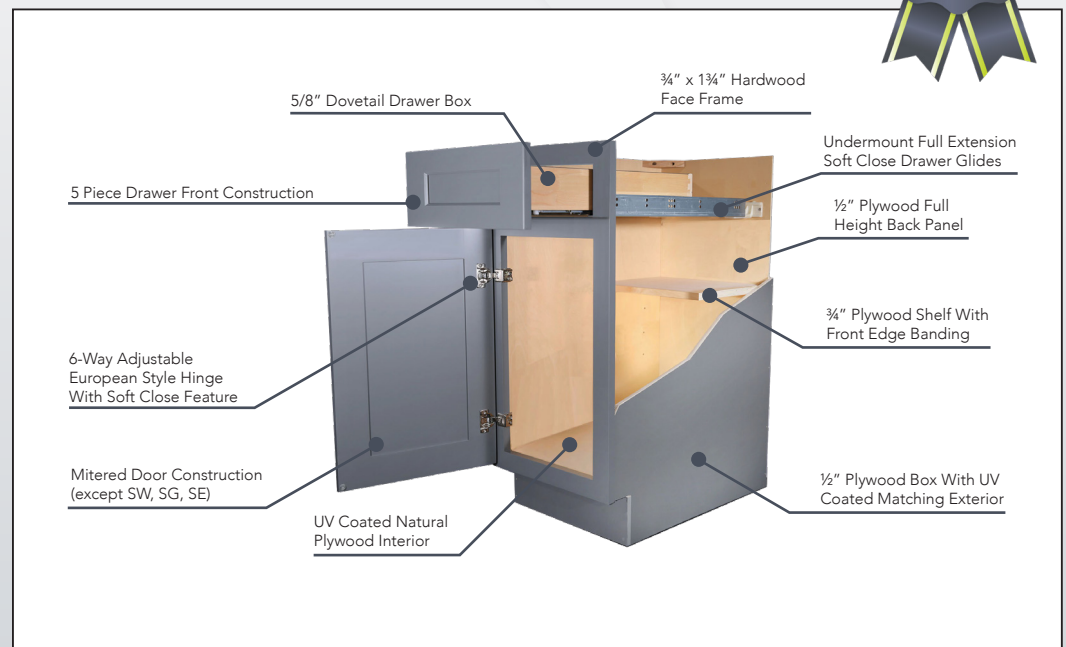

The team at CabinetCorp brings you 30-plus years of combined experience and knowledge supplying finished wood products to the construction and home building industry.