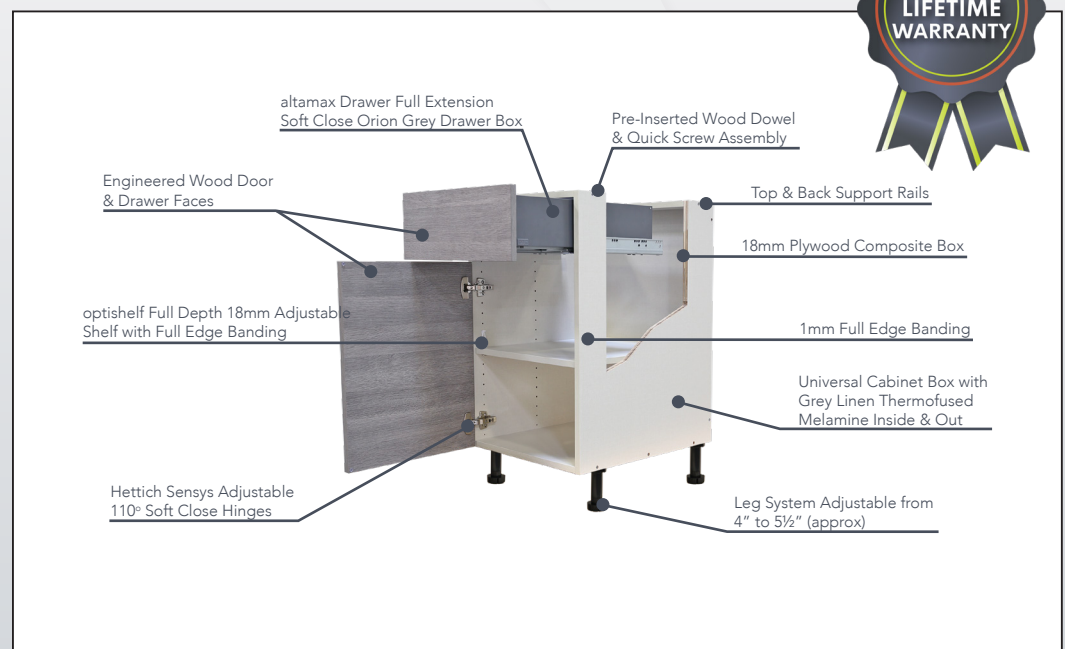

CABINETCORP™

PALENA GLOSS WHITE

SPECIFICATIONS

- High Gloss White PET Laminate Engineered Wood Door & Drawer with Seamless Edge Technology & White Melamine Back
- White Grey Linen Thermofused Melamine Carcass with Matching Interior
- Full Depth 18mm Adjustable Shelf with Full Edge Banding
- 18mm Plywood Composite Box
- Hettich Sensys Adjustable 110° Soft-Close Hinges
- Adjustable Black Leg Support Included
- Altamax Full Extension Soft-Close Orion Grey Drawer Box

The team at CabinetCorp brings you 30-plus years of combined experience and knowledge supplying finished wood products to the construction and home building industry.

Our in-house Consultants are available for any questions you might have during regular business hours, Eastern Standard Time. Call (855) 216-7970, or just click our online "chat" button at www.CabinetCorp.com.