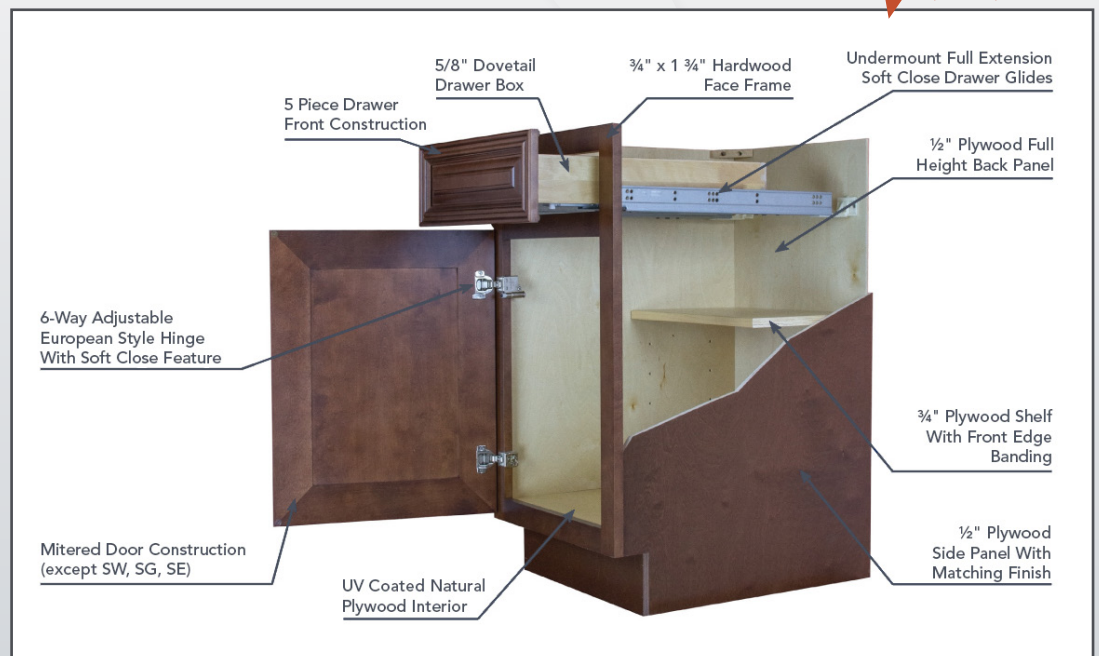

SPECIFICATIONS

- Solid Birch Frame with Wood Veneer Center Panel
- Full Overlay Doors and Drawers
- Under Mount Full Extension Soft Close Drawer Glides
- Concealed European Style Hinges with Soft Close Feature
- 1/2" Plywood Box with Stained Exterior
- UV Coated Natural Interior
- Glue & Staple or Metal Clip Assembly
- Glass Door Frame Option Available!

**LIMITED
LIFETIME
WARRANTY**

The team at CabinetCorp brings you 30-plus years of combined experience and knowledge supplying finished wood products to the construction and home building industry.