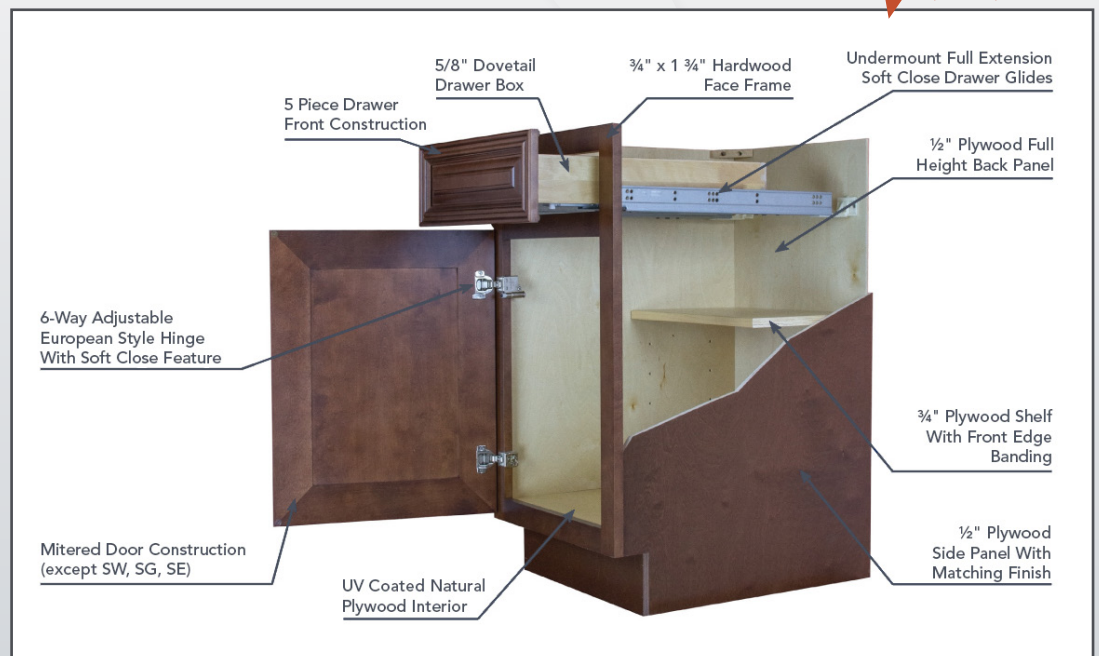

Our in-house Consultants are available for any questions you might have during regular business hours, Eastern Standard Time. Call (855) 216-7970, or just click our online "chat" button at www.CabinetCorp.com.