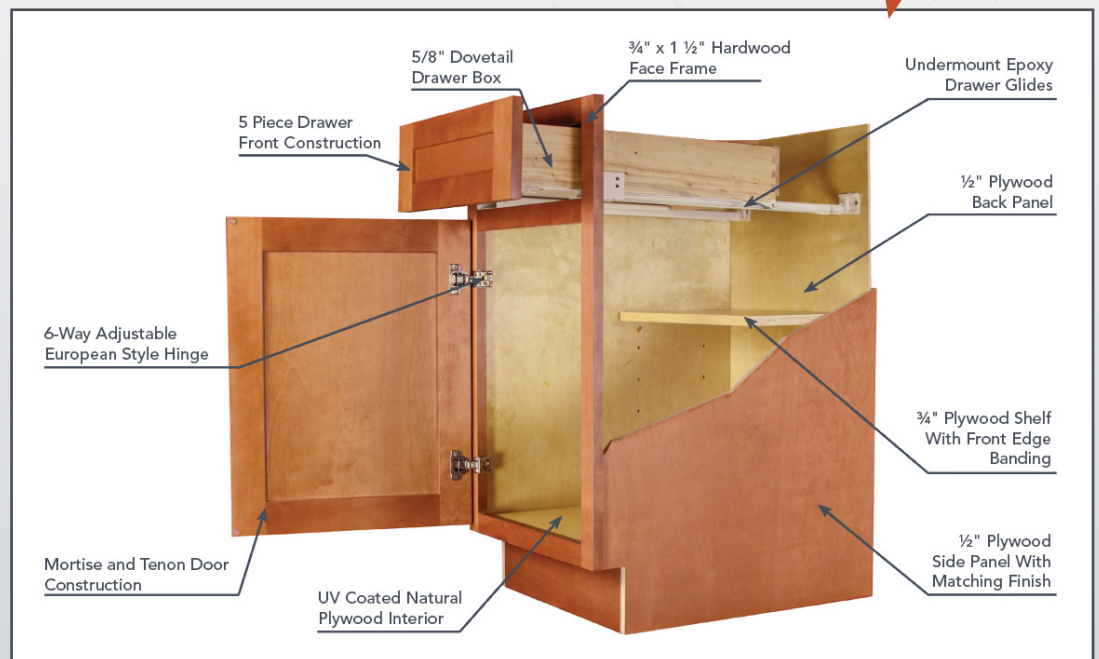

The team at CabinetCorp brings you 30-plus years of combined experience and knowledge supplying finished wood products to the construction and home building industry.