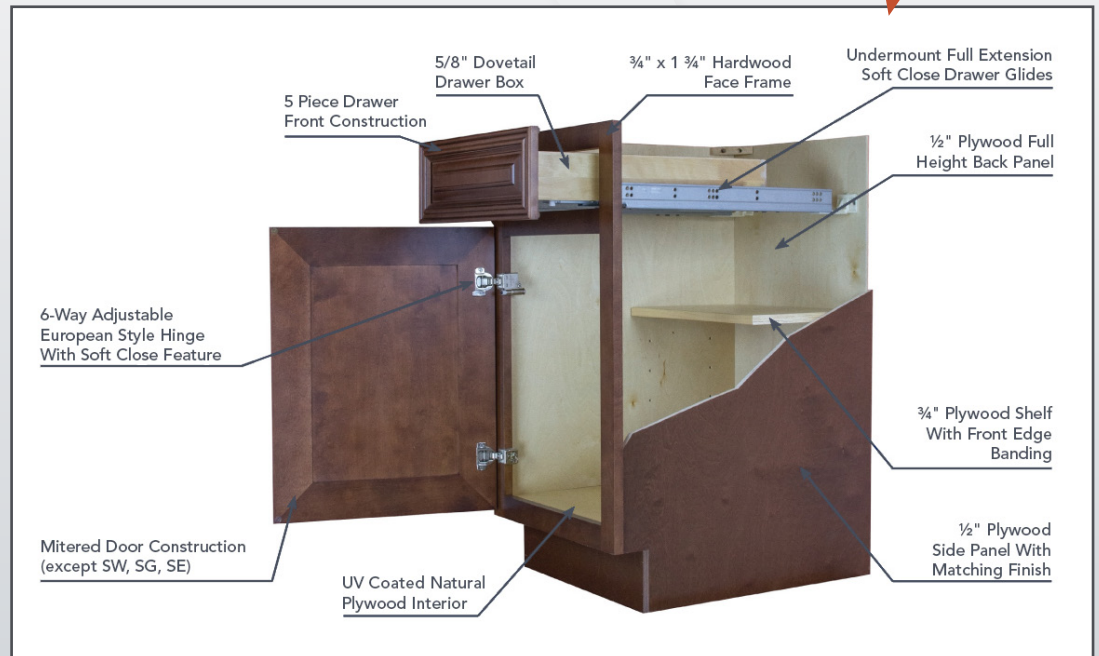

Our in-house Consultants are available for any questions you might have during regular business hours, Eastern Standard Time. Call (855) 216-7970, or just click our online "chat" button at www.CabinetCorp.com.