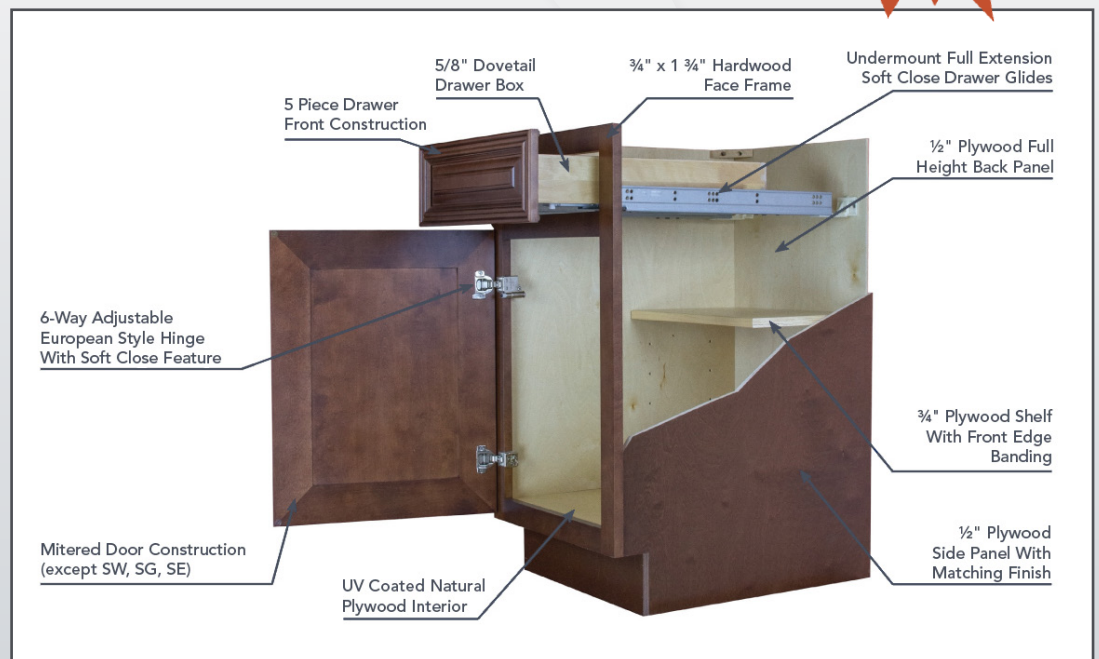

SPECIFICATIONS

- Solid Birch Frame with Wood Veneer Center Panel
- Full Overlay Doors and Drawers
- Under Mount Full Extension Soft Close Drawer Glides
- Concealed European Style Hinges with Soft Close Feature
- 1/2" Plywood Box with Stained Exterior
- UV Coated Natural Interior
- Glue & Staple or Metal Clip Assembly
- Glass Door Frame Option Available!

**5 YEAR
WARRANTY**

The team at CabinetCorp brings you 30-plus years of combined experience and knowledge supplying finished wood products to the construction and home building industry.