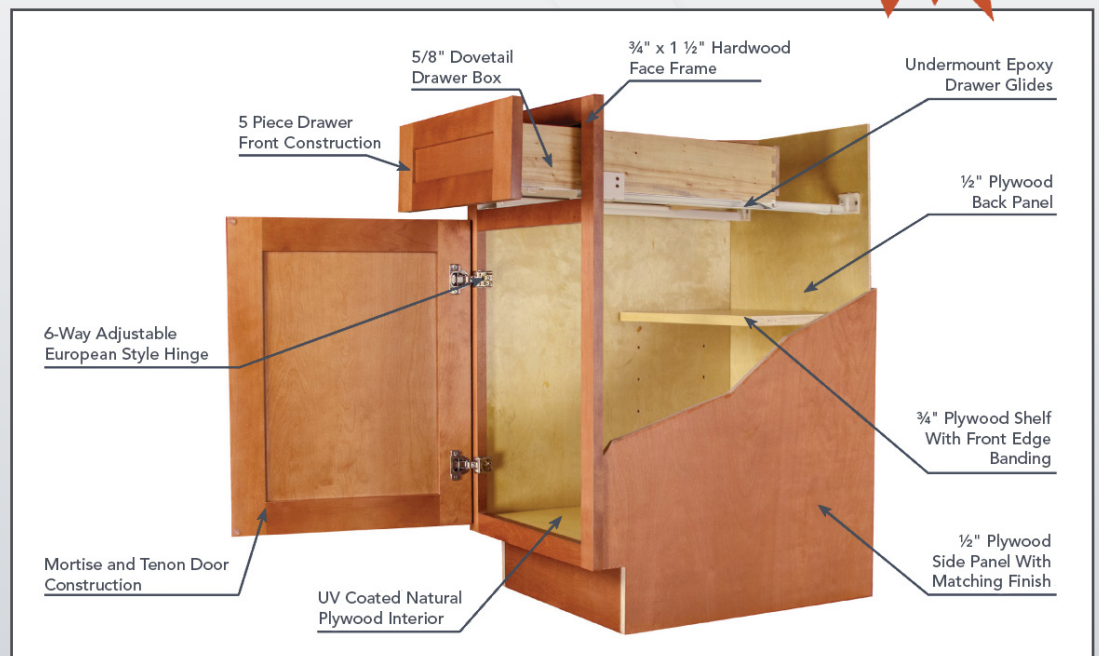

SPECIFICATIONS

- Solid Birch Frame with Wood Veneer Center Panel
- Full Overlay Doors and Drawers
- Under Mount Full Extension Soft Close Drawer Glides
- Concealed European Style Hinges with Soft Close Feature
- 1/2" Plywood Box with Stained Exterior
- UV Coated Natural Interior
- Glue & Staple or Metal Clip Assembly
- Glass Door Frame Option Available!

**5 YEAR
WARRANTY**

The team at CabinetCorp brings you 30-plus years of combined experience and knowledge supplying finished wood products to the construction and home building industry.