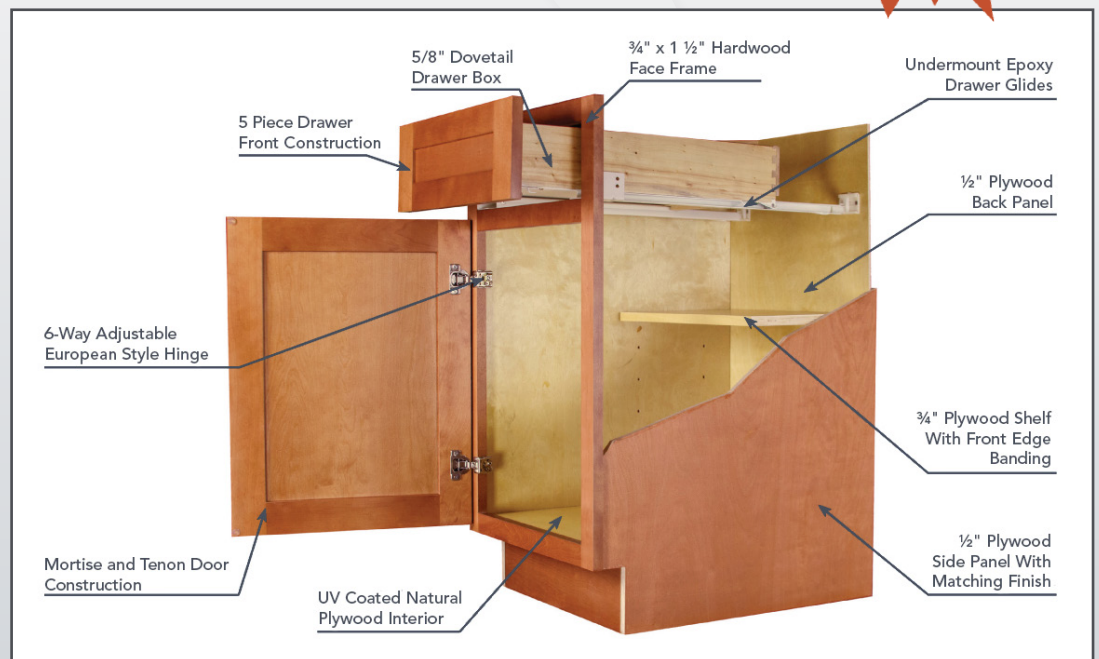

The team at CabinetCorp brings you 30-plus years of combined experience and knowledge supplying finished wood products to the construction and home building industry.