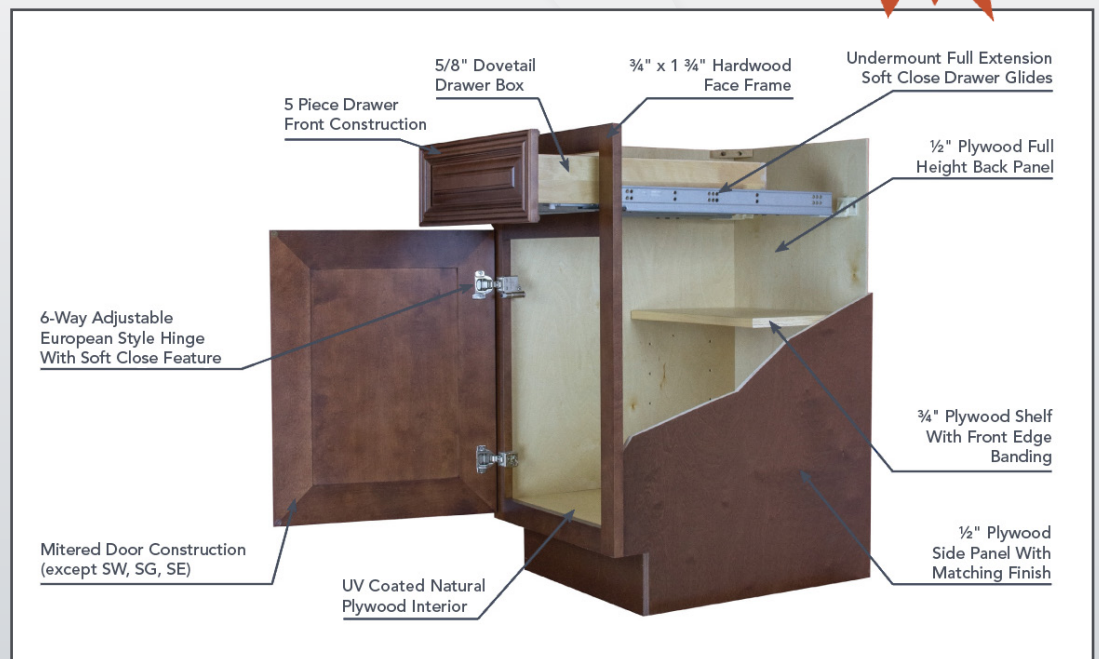

Our in-house Consultants are available for any questions you might have during regular business hours, Eastern Standard Time. Call (678) 695-7070, or just click our online "chat" button at www.CabinetCorp.com.