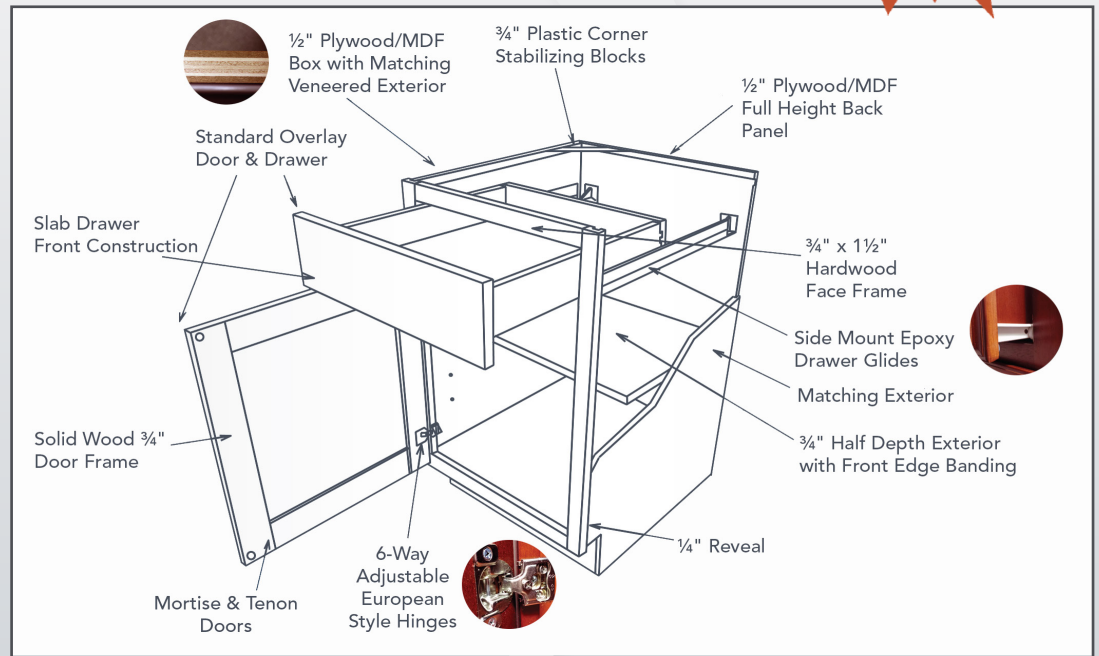

The team at CabinetCorp brings you 30-plus years of combined experience and knowledge supplying finished wood products to the construction and home building industry.